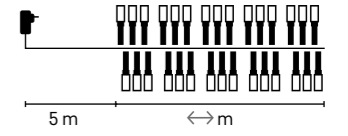

Christmas LED Lights
CLASSIC CLUSTER 3 mm