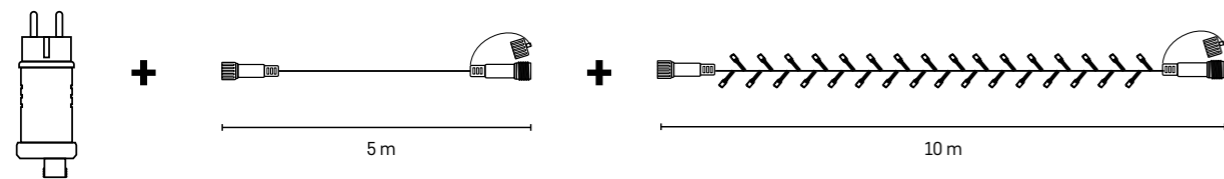

STANDARD CONNECT

START UNIT

IP44

ADAPTER + EXTENSION CABLE + CHAIN

ZY2277 1534227700

↳ 5 m
↔ 10 m
100 LED

1/-/8
10 cm
230 V~

W 12 W
black cable

auto on/off

warm white

ZY2278 1534227800

↳ 5 m
↔ 10 m
100 LED

1/-/8
10 cm
230 V~

W 12 W
black cable

auto on/off

cool white

ZY2279 1534227900

↳ 5 m
↔ 10 m
100 LED

1/-/8
10 cm
230 V~

W 12 W
black cable

auto on/off

multicolor