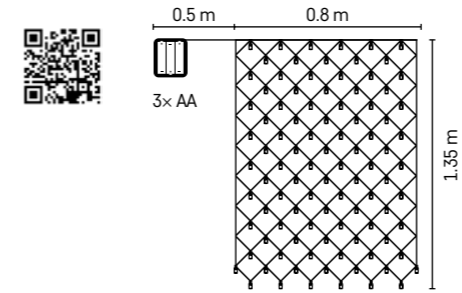

IP44 **TIMER**
on/off 6 h ON/18 h OFF 5 mm

ZY2054 1534205400
↔ **2.8 m** W 0.5 W
40 LED 7 cm black cable **100 cm**
3x AA
warm white 8 592920 059869

ZY2055 1534205500
↔ **5.6 m** W 0.9 W
80 LED 7 cm black cable **140 cm**
3x AA
warm white 8 592920 059876

ZY2056 1534205600
↔ **8.4 m** W 0.9 W
120 LED 7 cm black cable **170 cm**
3x AA
warm white 8 592920 059883

IP44 **TIMER**
on/off 6 h ON/18 h OFF

ZY2057 1534205700
↔ **0.8 m** W 0.9 W
80 LED 15 cm black cable **NET**
3x AA
warm white 8 592920 059890