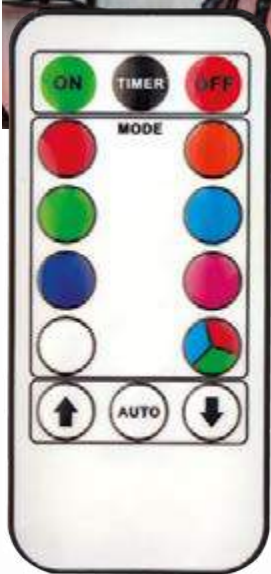

Christmas LED Lights
CHERRY 64 in 1 / RGB

IP44 **64** multifunctional **modes** 10mm

ZY2163

1534216300

↔ 10 m
96 LED

1/-/-/12
10 cm
230 V~

W 6 W
black cable

150
cm