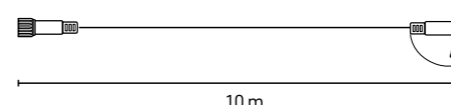

1

STANDARD CONNECT ADAPTER + REMOTE CONTROL

IP44

NEW

ZY2300R

1534230000

1/~/24 W 12 W
230 V~

8 592920 086407

NEW ADAPTER + REMOTE CONTROL

1

STANDARD CONNECT ADAPTER

IP44

LAST CHANCE

ZY2005T

1534200500

5 m

1/~/20 W 12 W
230 V~ black cable

8 592920 058664

2

STANDARD CONNECT EXTENSION CABLE

ZY1444

1534990070

10 m

1/~/50 black cable

8 592920 026656

ZY2153

1534215300

10 m

1/~/50 transparent

8 592920 061824

3

STANDARD CONNECT SPLITTER

ZY1445

1534990080

0.5 m

1/~/50 black cable

8 592920 026663

ZY2276

1534227600

1/~/50 transparent

8 592920 078334