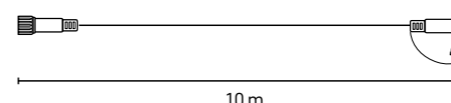

STANDARD CONNECT EXTENSION CABLE