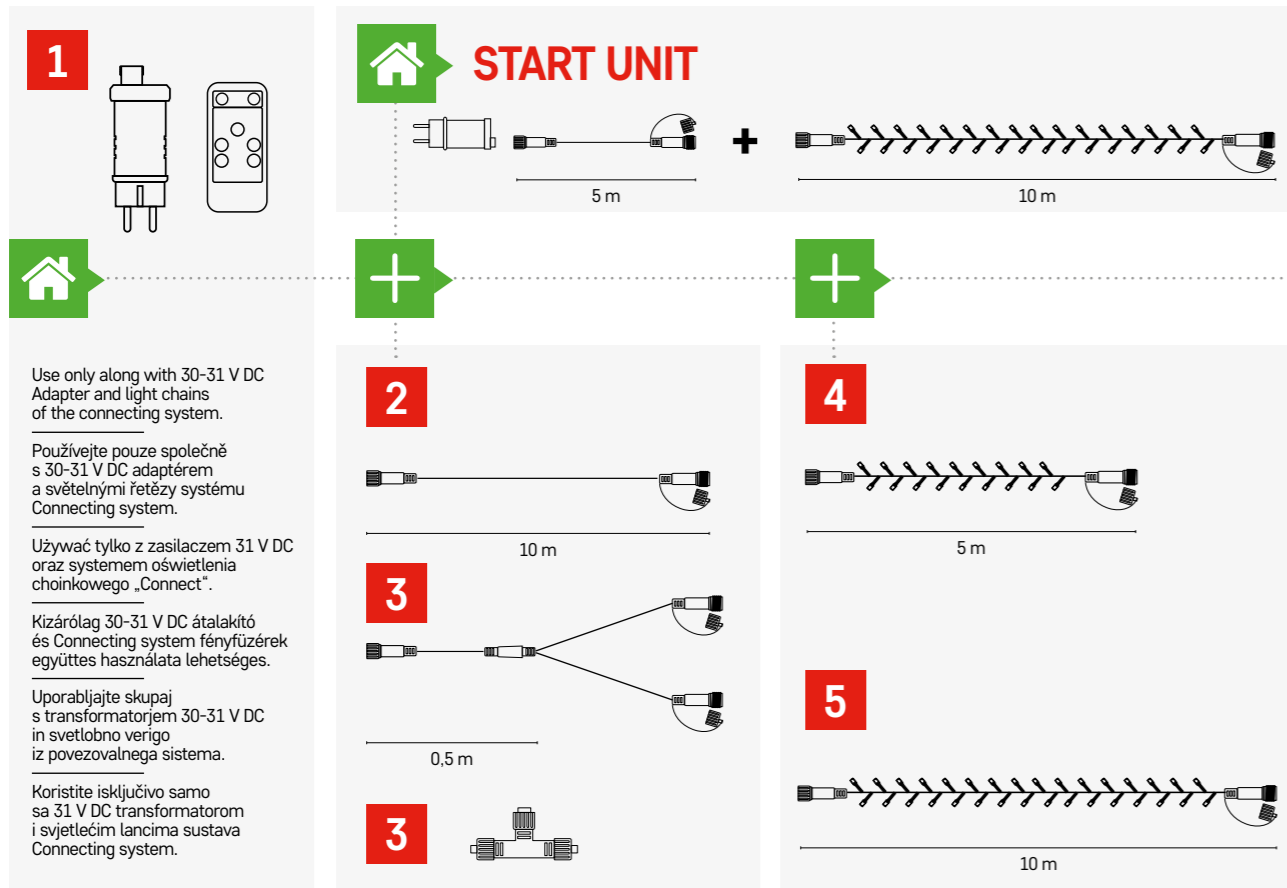

Christmas LED Lights CONNECTING SYSTEM

STANDARD CONNECT

PROFI CONNECT

Use only along with 30-31 V DC Adapter and light chains of the connecting system.

Používajte pouze spoločne s 30-31 V DC adaptérom a svietelnými reťazami systému Connecting system.