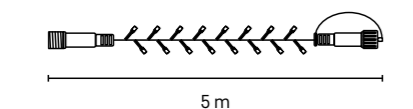

PROFI CONNECT
CHAIN

ZY2155 1534215500

↔ 5 m
50 LED

1/-/-12 W 0.9 W
10 cm white cable

warm white