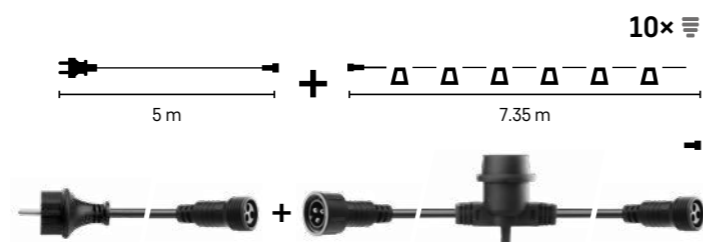

ZY2293 1534229300

↔ 7.35 m 1/-/2 W 750 W max.
75 cm black cable
230 V~ E27

Bulb not incl.