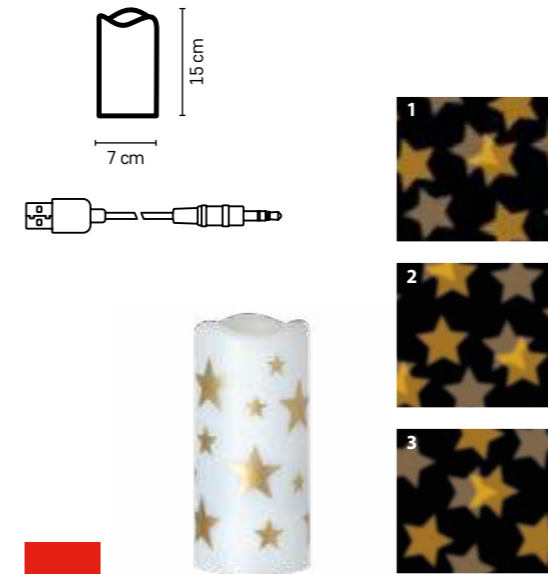

LED decoration
LED SNOWMAN PROJECTOR

IP44

NEW

ZY2377 1534237700

1/-/4 W 5 W
9 LED IP 44
230 V~

∅ 20 cm

IP20

NEW