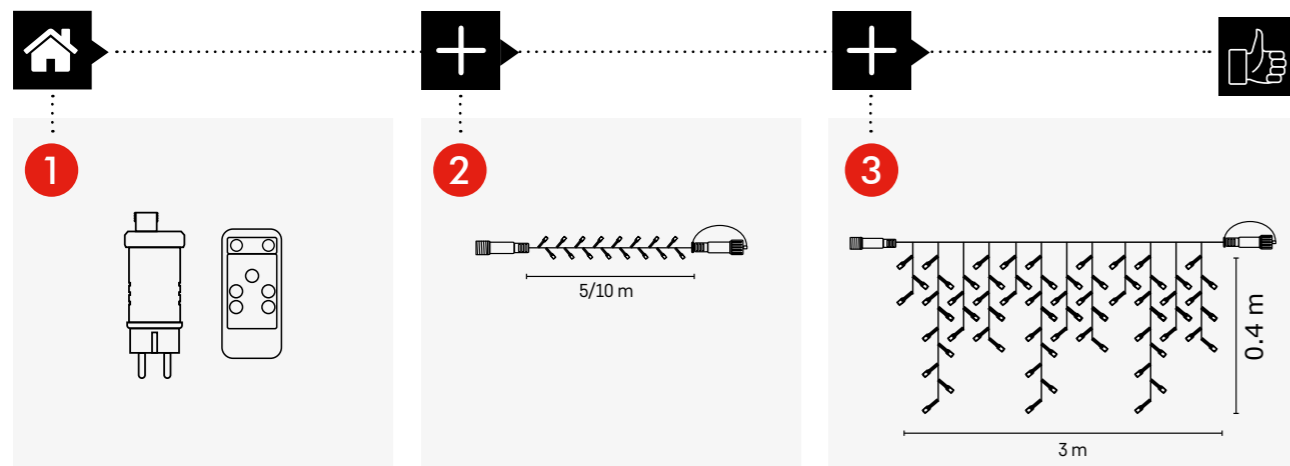

PROFI CONNECT

PROFI CONNECT ADAPTER + REMOTE CONTROL

NEW

ZY2300R 1534230000

1/1-/24 W 12 W
230 V~

auto on/off

8 592920 086407