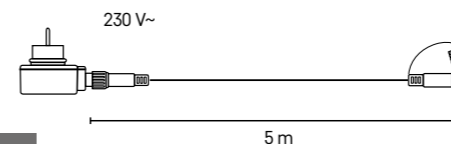

STANDARD CONNECT ADAPTER

IP44

LAST CHANCE

ZY2005T

1534200500

5 m

1/~/20 W 12 W
230 V~ black cable

8 592920 058664

2