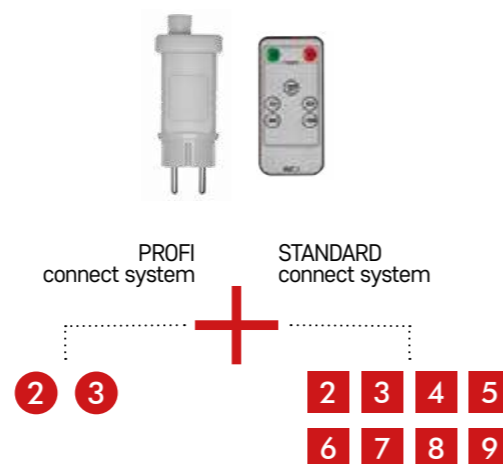

PROFI CONNECT

PROFI CONNECT ADAPTER + REMOTE CONTROL

NEW

ZY2300R 1534230000

1/1-/24 W 12 W
230 V~

auto on/off

8 592920 086407

PROFI CONNECT ADAPTER