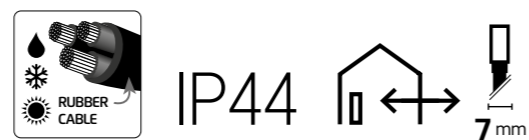

PROFI CONNECT

PROFI CONNECT ADAPTER + REMOTE CONTROL