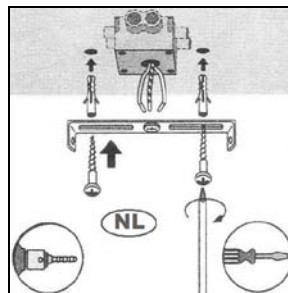

## Technical details

Materials used:	Metal+ Concrete
Color:	Black
Dimmable and how is fixture dimmable	Yes
Size:	Height: 13-18cm
	Length: 29cm
	Width: 10cm
	Net weight: 1.22kg
Power requirements:	220-240V~50Hz
Bulb type and maximum wattage:	GU10 LED Max.5W
Number of bulbs:	2xGU10
IP degree:	IP20