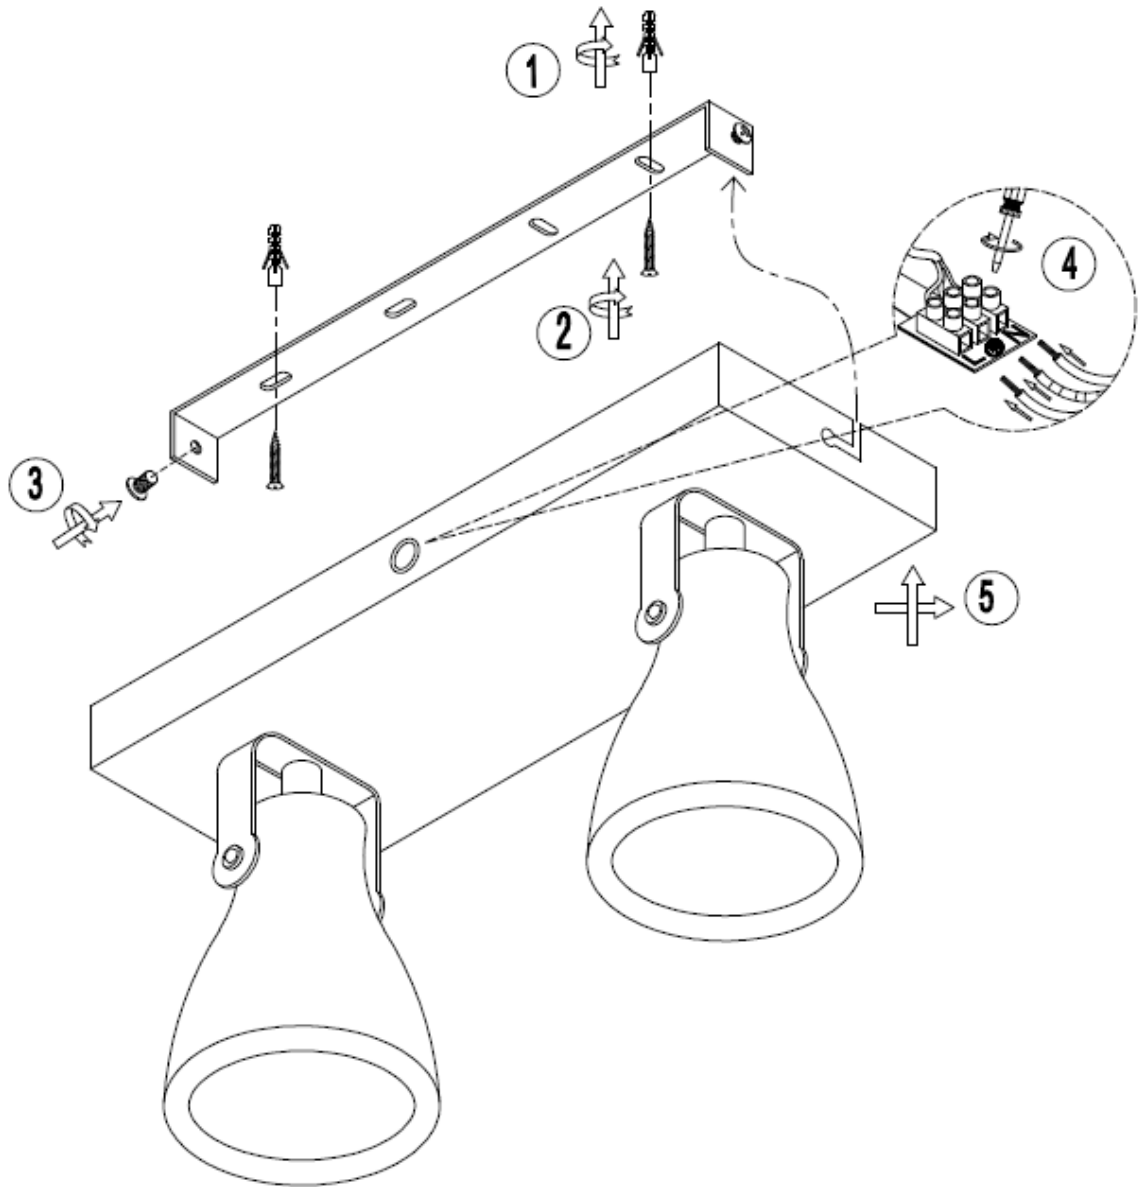

## Technical details

Materials used:	Metal+ Concrete
Color:	Black
Dimmable and how is fixture dimmable	Yes
Size:	Height: 13-18cm
	Length: 29cm
	Width: 10cm
	Net weight: 1.22kg
Power requirements:	220-240V~50Hz
Bulb type and maximum wattage:	GU10 LED Max.5W
Number of bulbs:	2xGU10
IP degree:	IP20