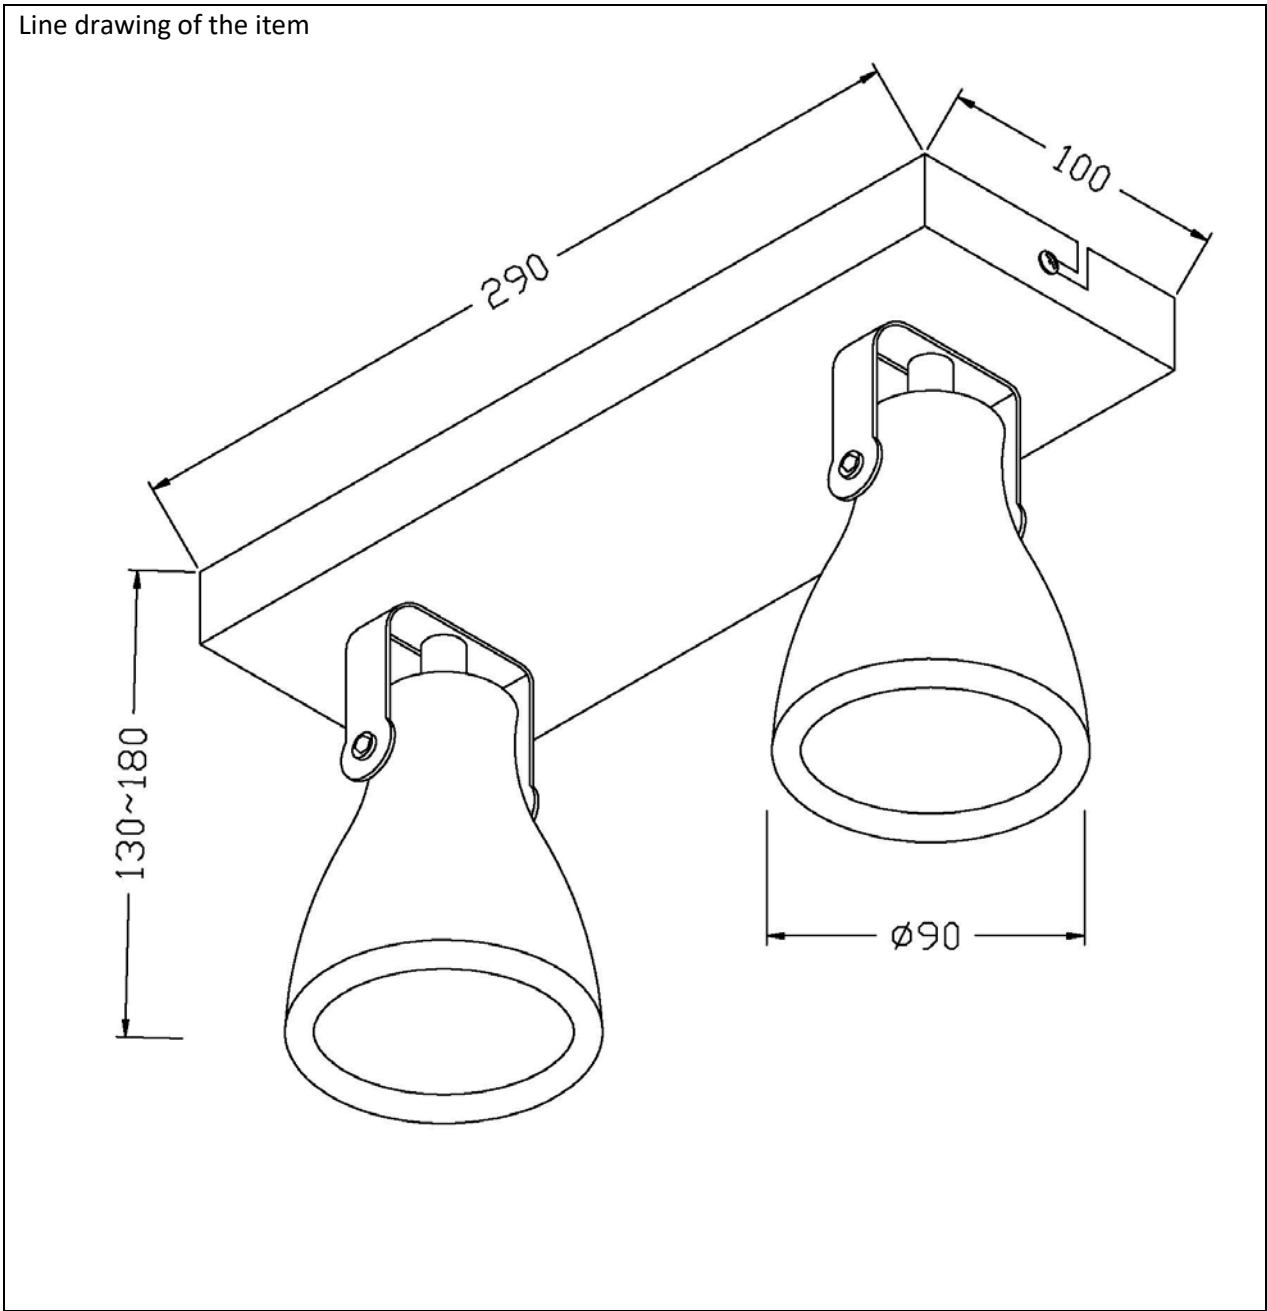

LUCIDE

Item number: 05910/10/30

Technical details

Materials used:	Metal+ Concrete
Color:	Black
Dimmable and how is fixture dimmable	Yes
Size:	Height: 13-18cm
	Length: 29cm
	Width: 10cm
	Net weight: 1.22kg
Power requirements:	220-240V~50Hz
Bulb type and maximum wattage:	GU10 LED Max.5W
Number of bulbs:	2xGU10
IP degree:	IP20