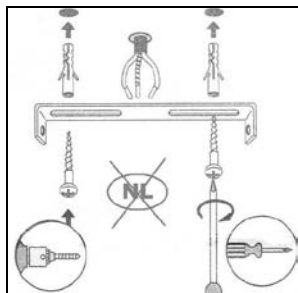

## Technical details

Materials used:	Metal+ Concrete
Color:	Black
Dimmable and how is fixture dimmable	Yes
Size:	Height: 13-18cm
	Length: 29cm
	Width: 10cm
	Net weight: 1.22kg
Power requirements:	220-240V~50Hz
Bulb type and maximum wattage:	GU10 LED Max.5W
Number of bulbs:	2xGU10
IP degree:	IP20