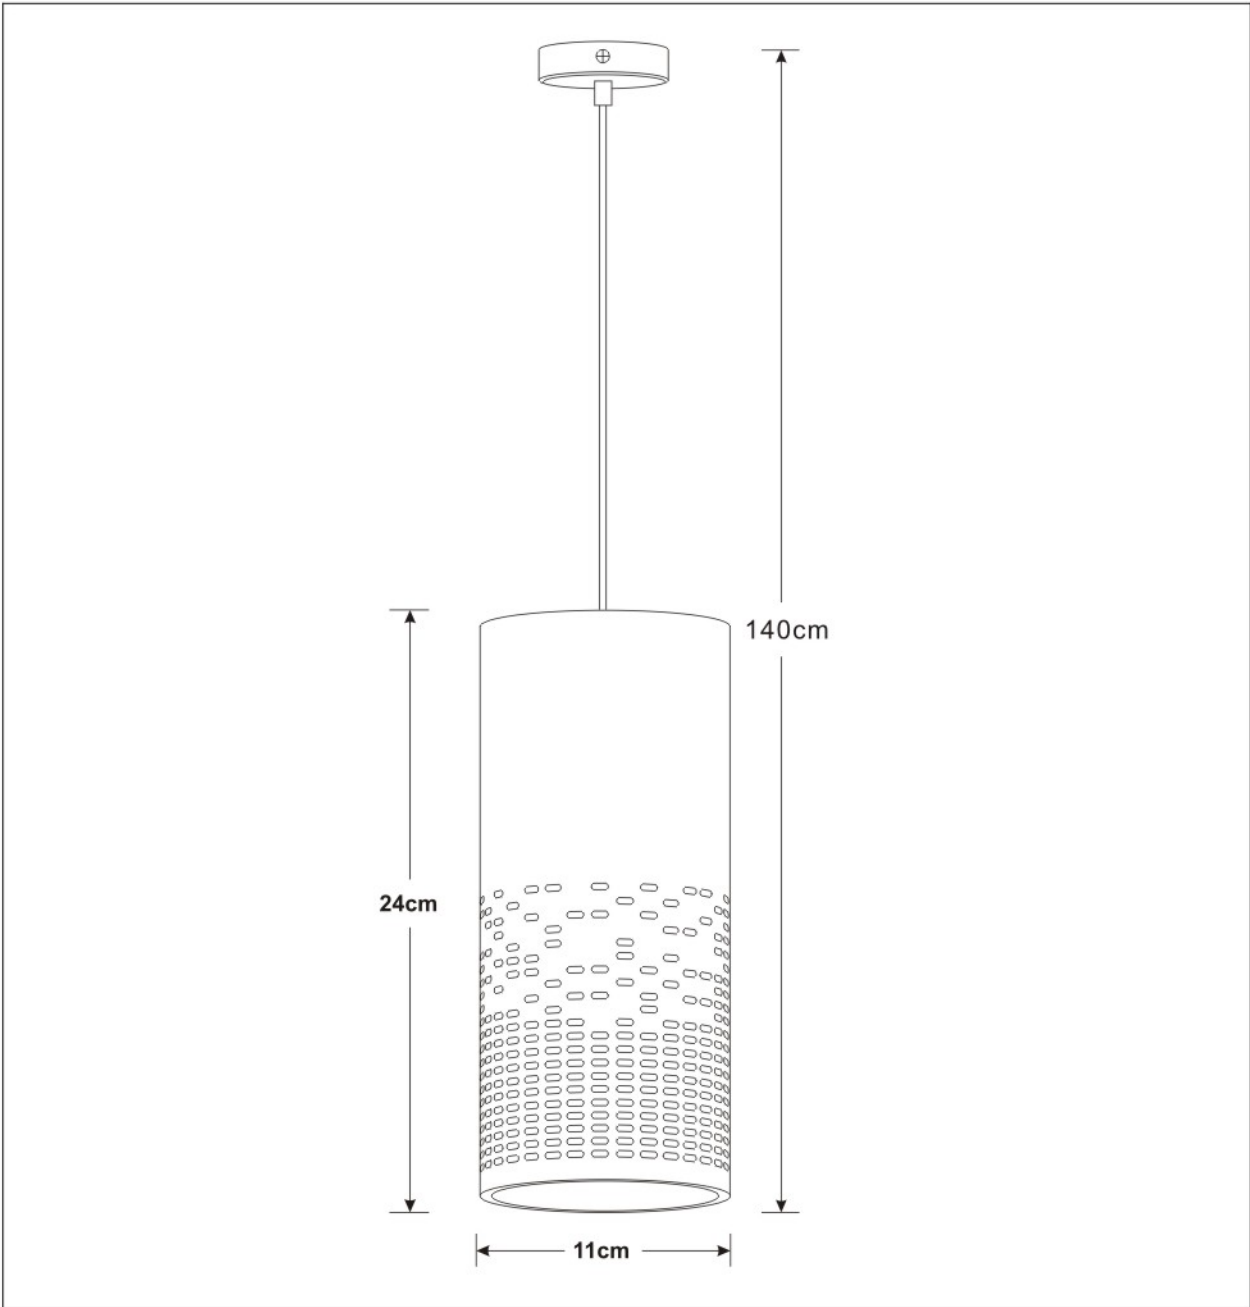

# LUCIDE

Item number: 13451/01/31

## Technical details

Materials used:	Porcelain
Color:	White
Dimmable and how is fixture dimmable	
Size:	Height: 140cm
	Length: 11cm
	Width: 11cm
	Net weight: 0.7 kgs
Power requirements:	220-240V~50Hz
Bulb type and maximum wattage:	1xE27 Max.40W or 1xE27 CFL Max.20W
Number of bulbs:	1
IP degree:	IP20