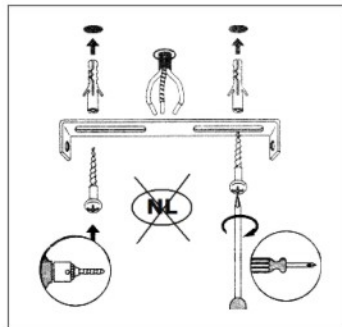

## Technical details

Materials used:	Porcelain
Color:	White
Dimmable and how is fixture dimmable	
Size:	Height: 140cm
	Length: 11cm
	Width: 11cm
	Net weight: 0.7 kgs
Power requirements:	220-240V~50Hz
Bulb type and maximum wattage:	1xE27 Max.40W or 1xE27 CFL Max.20W
Number of bulbs:	1
IP degree:	IP20