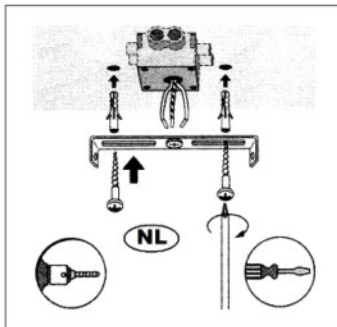

## Technical details

Materials used:	Porcelain
Color:	White
Dimmable and how is fixture dimmable	
Size:	Height: 140cm
	Length: 11cm
	Width: 11cm
	Net weight: 0.7 kgs
Power requirements:	220-240V~50Hz
Bulb type and maximum wattage:	1xE27 Max.40W or 1xE27 CFL Max.20W
Number of bulbs:	1
IP degree:	IP20