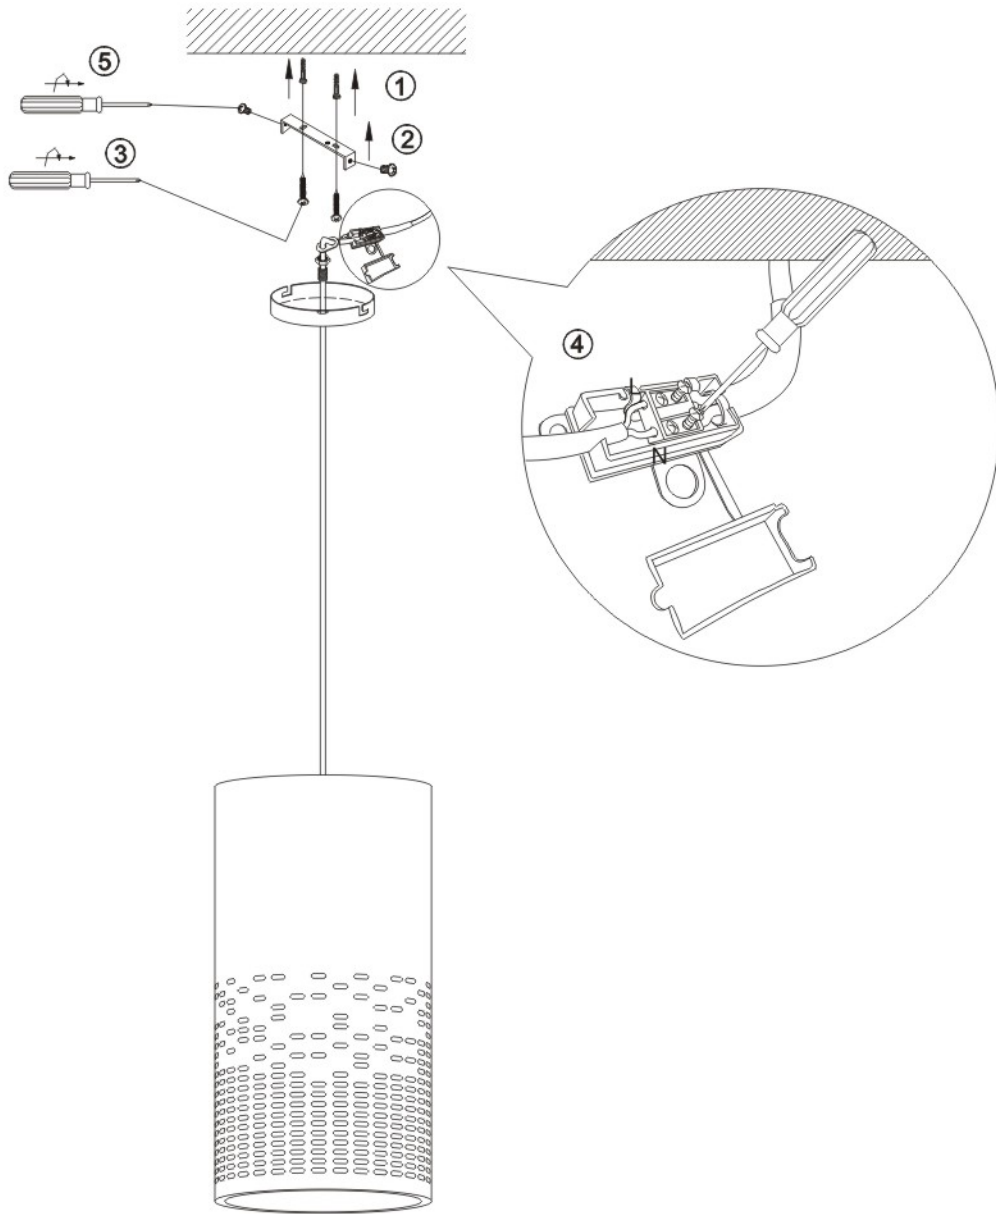

## Technical details

Materials used:	Porcelain
Color:	White
Dimmable and how is fixture dimmable	
Size:	Height: 140cm
	Length: 11cm
	Width: 11cm
	Net weight: 0.7 kgs
Power requirements:	220-240V~50Hz
Bulb type and maximum wattage:	1xE27 Max.40W or 1xE27 CFL Max.20W
Number of bulbs:	1
IP degree:	IP20