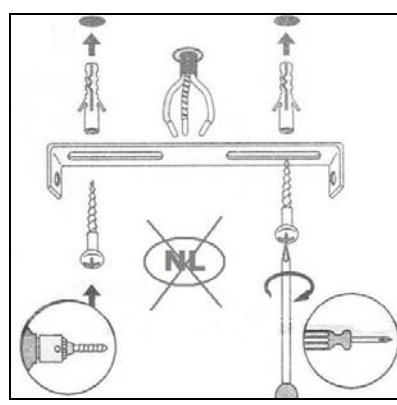

LUCIDE

Item number: 13957/25/12, 13957/25/31

Technical details

Materials used:	Metal, Glass
Color:	Satin Nickel, Matt White
Dimmable and how is fixture dimmable	No
Size:	Height: 15 cm
	Length: 79 cm
	Width: 20 cm
	Net weight: 0.924 kg
Power requirements:	220-240V~50Hz
Bulb type and maximum wattage:	GU10 LED 5W
Number of bulbs:	5xGU10
IP degree:	IP20