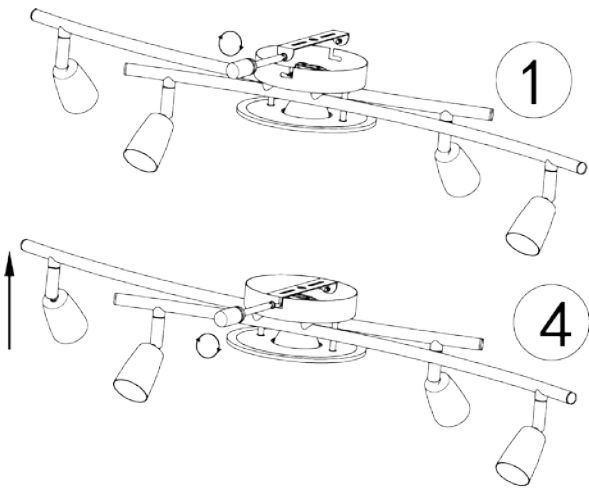

LUCIDE

Item number: 13957/25/12, 13957/25/31

Technical details

Materials used:	Metal, Glass
Color:	Satin Nickel, Matt White
Dimmable and how is fixture dimmable	No
Size:	Height: 15 cm
	Length: 79 cm
	Width: 20 cm
	Net weight: 0.924 kg
Power requirements:	220-240V~50Hz
Bulb type and maximum wattage:	GU10 LED 5W
Number of bulbs:	5xGU10
IP degree:	IP20