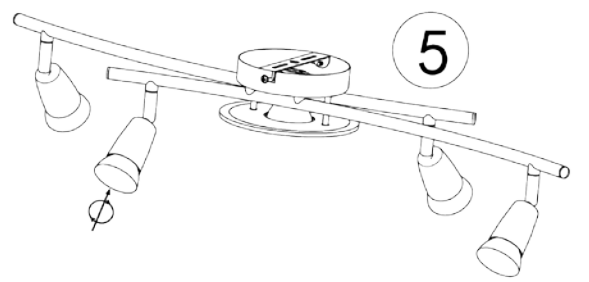

LUCIDE

Item number: 13957/25/12, 13957/25/31

Technical details

Materials used:	Metal, Glass
Color:	Satin Nickel, Matt White
Dimmable and how is fixture dimmable	No
Size:	Height: 15 cm
	Length: 79 cm
	Width: 20 cm
	Net weight: 0.924 kg
Power requirements:	220-240V~50Hz
Bulb type and maximum wattage:	GU10 LED 5W
Number of bulbs:	5xGU10
IP degree:	IP20