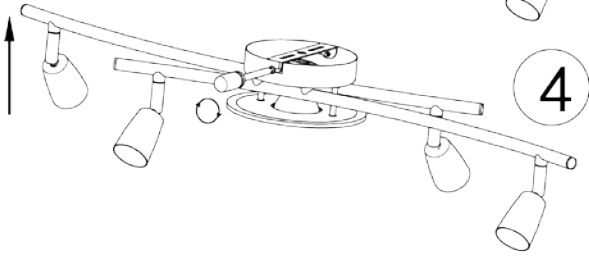

LUCIDE

Item number: 13957/25/12, 13957/25/31

Technical details

Materials used:	Metal, Glass
Color:	Satin Nickel, Matt White
Dimmable and how is fixture dimmable	No
Size:	Height: 15 cm
	Length: 79 cm
	Width: 20 cm
	Net weight: 0.924 kg
Power requirements:	220-240V~50Hz
Bulb type and maximum wattage:	GU10 LED 5W
Number of bulbs:	5xGU10
IP degree:	IP20