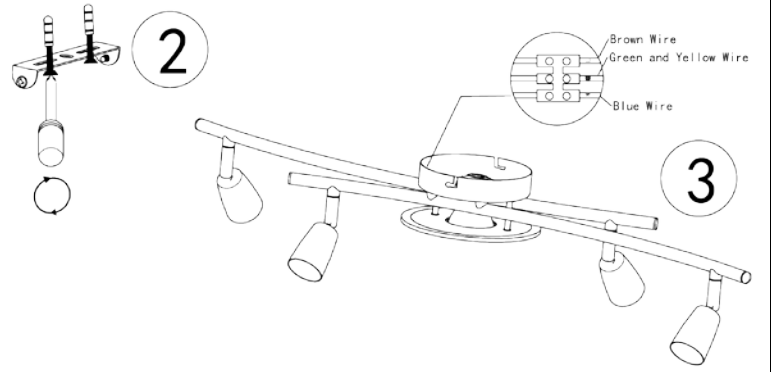

LUCIDE

Item number: 13957/25/12, 13957/25/31

Technical details

Materials used:	Metal, Glass
Color:	Satin Nickel, Matt White
Dimmable and how is fixture dimmable	No
Size:	Height: 15 cm
	Length: 79 cm
	Width: 20 cm
	Net weight: 0.924 kg
Power requirements:	220-240V~50Hz
Bulb type and maximum wattage:	GU10 LED 5W
Number of bulbs:	5xGU10
IP degree:	IP20