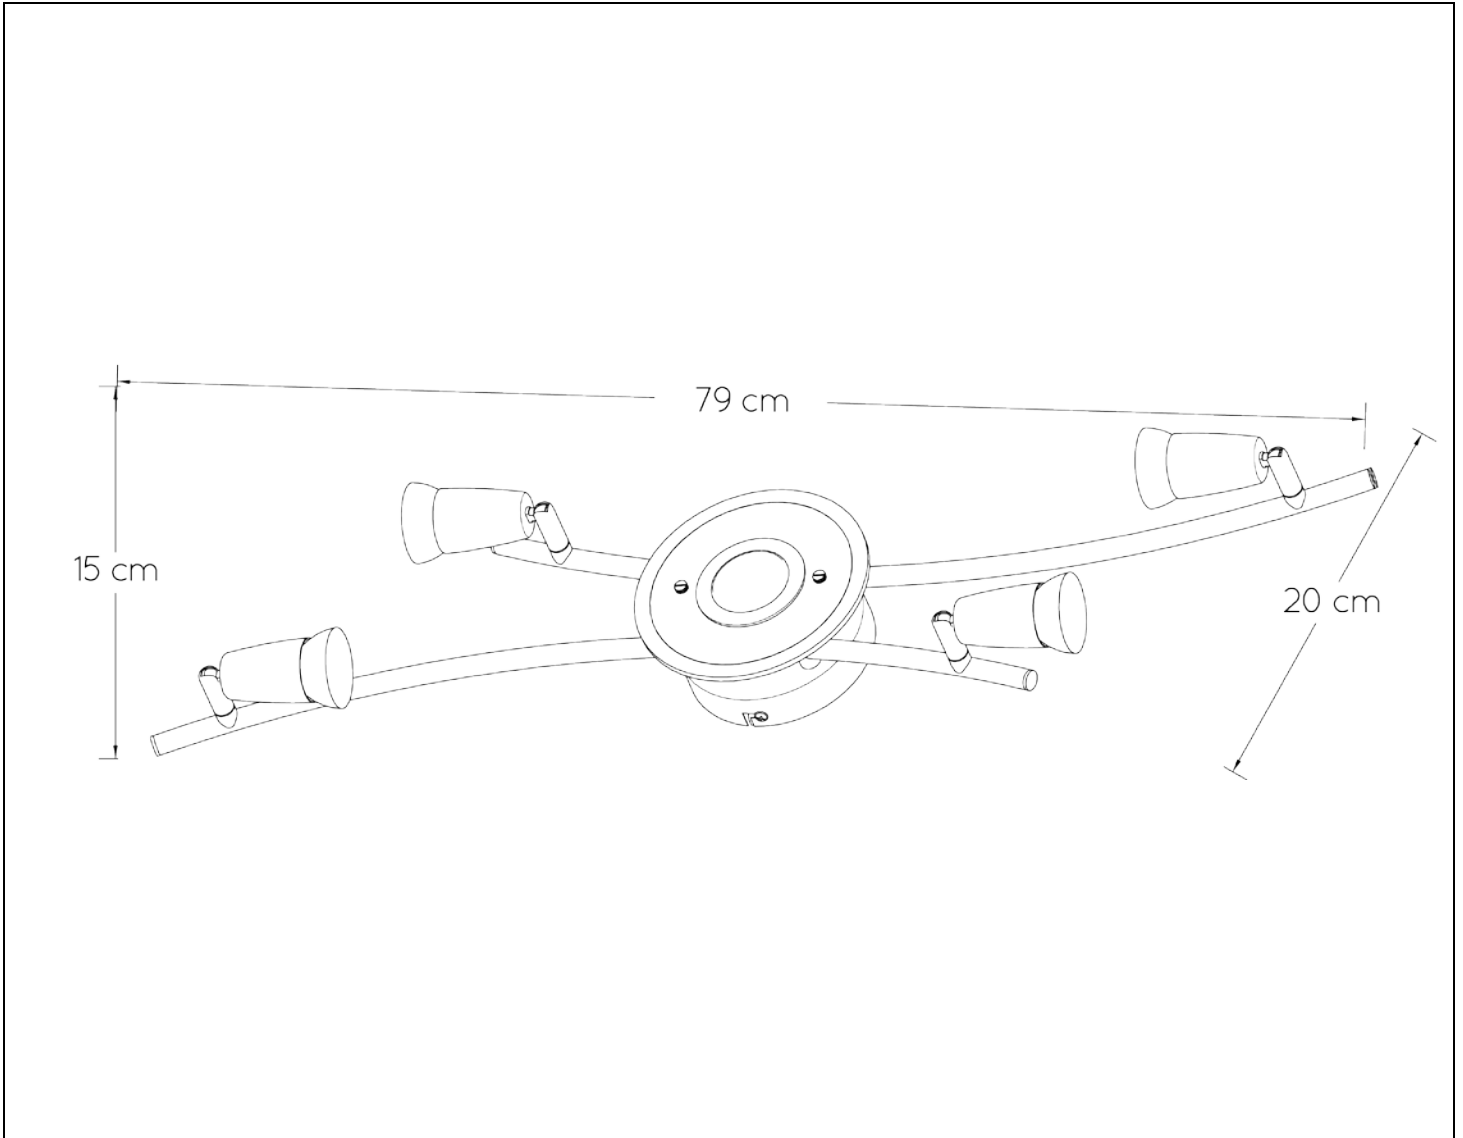

LUCIDE

Item number: 13957/25/12, 13957/25/31

Technical details

Materials used:	Metal, Glass
Color:	Satin Nickel, Matt White
Dimmable and how is fixture dimmable	No
Size:	Height: 15 cm
	Length: 79 cm
	Width: 20 cm
	Net weight: 0.924 kg
Power requirements:	220-240V~50Hz
Bulb type and maximum wattage:	GU10 LED 5W
Number of bulbs:	5xGU10
IP degree:	IP20