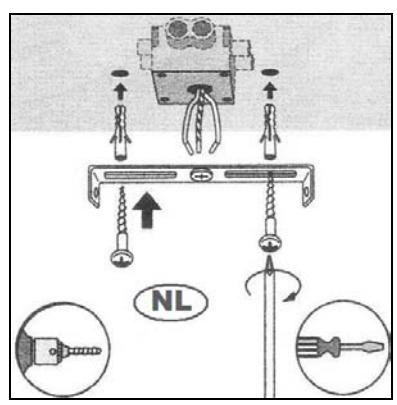

LUCIDE

Item number: 13957/25/12, 13957/25/31

Technical details

Materials used:	Metal, Glass
Color:	Satin Nickel, Matt White
Dimmable and how is fixture dimmable	No
Size:	Height: 15 cm
	Length: 79 cm
	Width: 20 cm
	Net weight: 0.924 kg
Power requirements:	220-240V~50Hz
Bulb type and maximum wattage:	GU10 LED 5W
Number of bulbs:	5xGU10
IP degree:	IP20