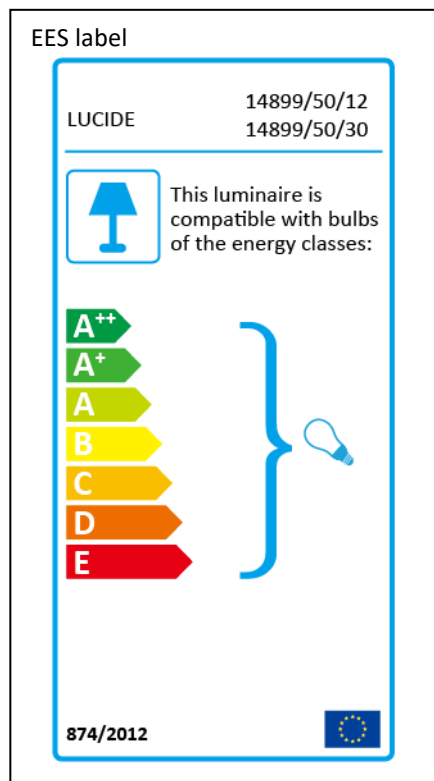

Von der Garantie ausgenommen: 1. Gebrochene Glasteile der Fassung werden nur innerhalb von 14 Tagen ab Kauf durch den Endkunden ersetzt. 2. Normaler Verschleiß, Verfärbungen aufgrund des normalen Gebrauchs. 3. Beschädigungen aufgrund externer Ursachen wie Feuer, Wasser, unsachgemäße Nutzung/ Installation oder Wartung des Produkts.

Kunden müssen das defekte Produkt/Teil und den Originalkaufbeleg einsenden, um Garantieansprüche geltend zu machen.

Deklaracja gwarancji:

LucideNV gwarantuje, że dostarczone produkty będą wolne od defektów materiałowych oraz produkcyjnych przez okres 2 lat od daty zakupu przez użytkownika końcowego, jeżeli urządzenie jest zainstalowane i prawidłowo utrzymywane zgodnie z instrukcją obsługi.

Wyłączenie z gwarancji: 1. Rozbite szkło zostanie wymienione tylko do 14 dni od momentu zakupu przez użytkownika końcowego. 2. Normalne zużycie, utrata koloru w wyniku normalnego użytkowania. 3. Uszkodzenie spowodowane czynnikami zewnętrznymi takimi, jak ogień, woda, nieprawidłowe używanie/ instalacja lub utrzymywanie produktu.

W celu uzyskania gwarancji klient musi zwrócić uszkodzony przedmiot oraz oryginalny dowód zakupu.

Other languages of the manual and further explanations can be found on our website.