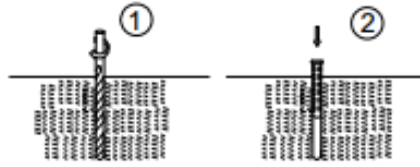

## Technical details

Materials used:	Stainless steel and PC
Color:	Stainless Steel, Matt BLACK
Dimmable and how is fixture dimmable	
Size:	Height: 49.5 cm
	Length: 10 cm
	Width: 10 cm
	Net weight: 0.9 kg
Power requirements:	220-240V 50Hz
Bulb type and maximum wattage:	Max 40W
Number of bulbs:	1x E27 (excl)
IP degree:	IP44