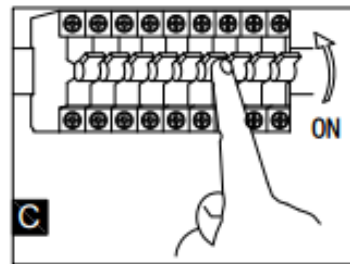

## Technical details

Materials used:	Stainless steel and PC
Color:	Stainless Steel, Matt BLACK
Dimmable and how is fixture dimmable	
Size:	Height: 49.5 cm
	Length: 10 cm
	Width: 10 cm
	Net weight: 0.9 kg
Power requirements:	220-240V 50Hz
Bulb type and maximum wattage:	Max 40W
Number of bulbs:	1x E27 (excl)
IP degree:	IP44