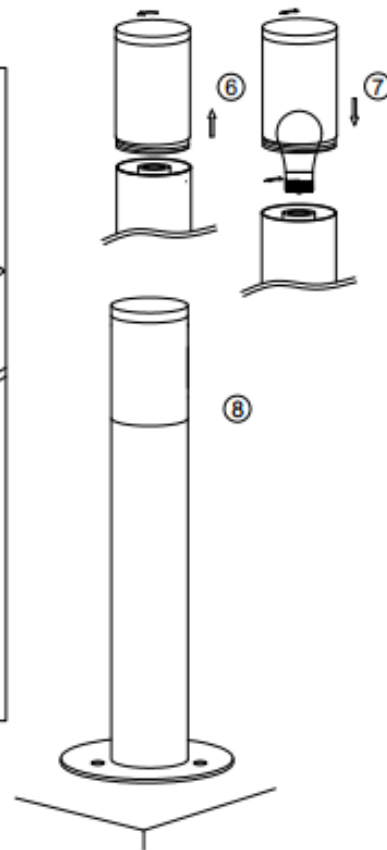

## Technical details

Materials used:	Stainless steel and PC
Color:	Stainless Steel, Matt BLACK
Dimmable and how is fixture dimmable	
Size:	Height: 49.5 cm
	Length: 10 cm
	Width: 10 cm
	Net weight: 0.9 kg
Power requirements:	220-240V 50Hz
Bulb type and maximum wattage:	Max 40W
Number of bulbs:	1x E27 (excl)
IP degree:	IP44