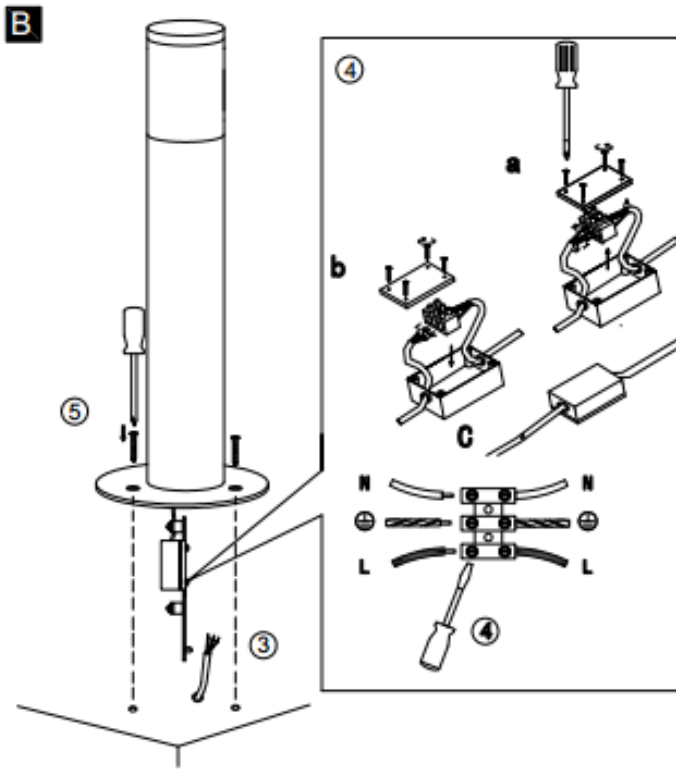

## Technical details

Materials used:	Stainless steel and PC
Color:	Stainless Steel, Matt BLACK
Dimmable and how is fixture dimmable	
Size:	Height: 49.5 cm
	Length: 10 cm
	Width: 10 cm
	Net weight: 0.9 kg
Power requirements:	220-240V 50Hz
Bulb type and maximum wattage:	Max 40W
Number of bulbs:	1x E27 (excl)
IP degree:	IP44