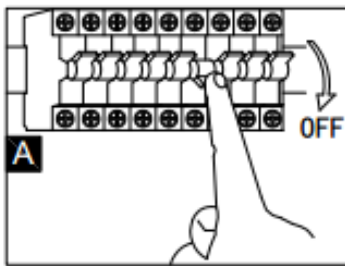

## Technical details

Materials used:	Stainless steel and PC
Color:	Stainless Steel, Matt BLACK
Dimmable and how is fixture dimmable	
Size:	Height: 49.5 cm
	Length: 10 cm
	Width: 10 cm
	Net weight: 0.9 kg
Power requirements:	220-240V 50Hz
Bulb type and maximum wattage:	Max 40W
Number of bulbs:	1x E27 (excl)
IP degree:	IP44