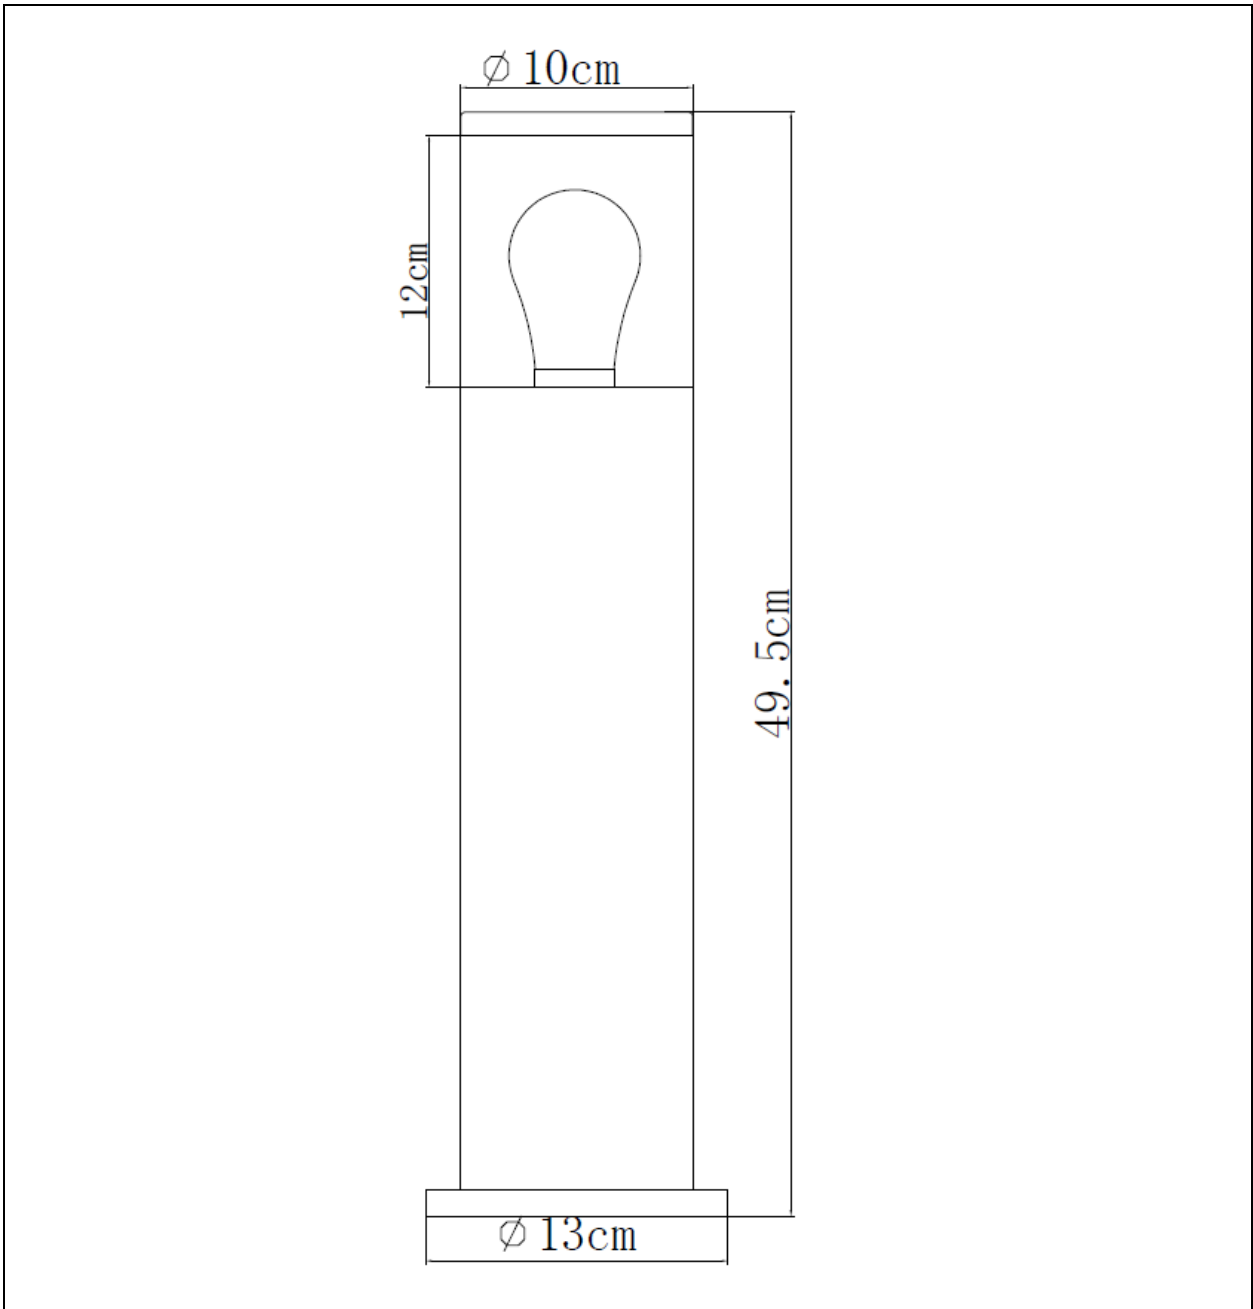

LUCIDE

Item number: 14899/50/12, 14899/50/30

Technical details

Materials used:	Stainless steel and PC
Color:	Stainless Steel, Matt BLACK
Dimmable and how is fixture dimmable	
Size:	Height: 49.5 cm
	Length: 10 cm
	Width: 10 cm
	Net weight: 0.9 kg
Power requirements:	220-240V 50Hz
Bulb type and maximum wattage:	Max 40W
Number of bulbs:	1x E27 (excl)
IP degree:	IP44