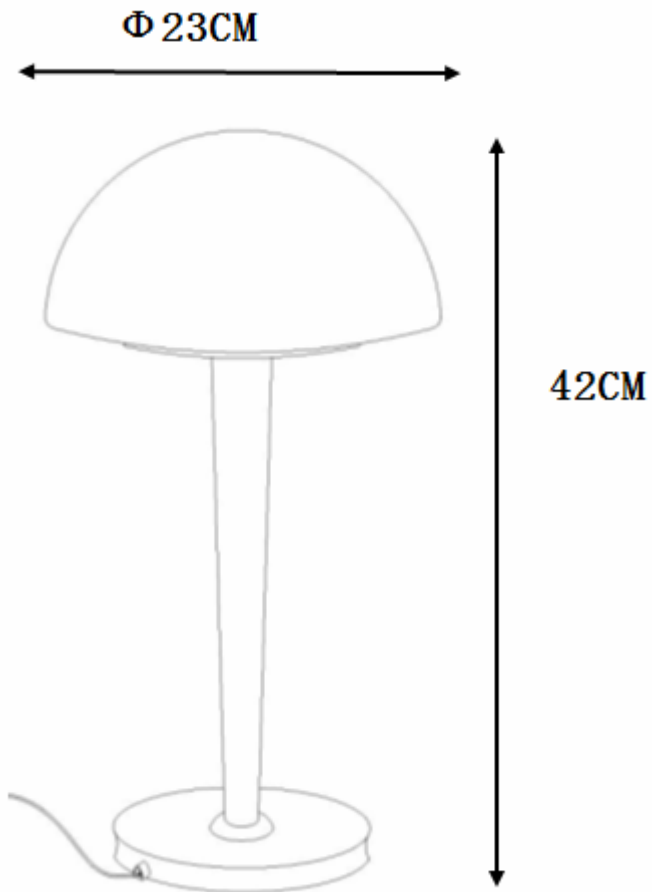

Line drawing of the item (with outline dimensions)

Item number: 17553/01

Installation drawing (the same as it in its instruction manual)

Technical details

| | |
|---|--|
| materials used: | Metal+glass |
| color: | 青古铜 |
| dimmable and how is the fixture dimmable: | |
| size: | Height: 42cm Length: Φ 23cm Width: Net Weight: 1.14KGS |
| power requirements: | 220-240V~50Hz |
| bulb type and maximum Wattage: | E14 MAX.40W |
| number of bulbs: | 1xE14 |
| IP degree: | IP20 |