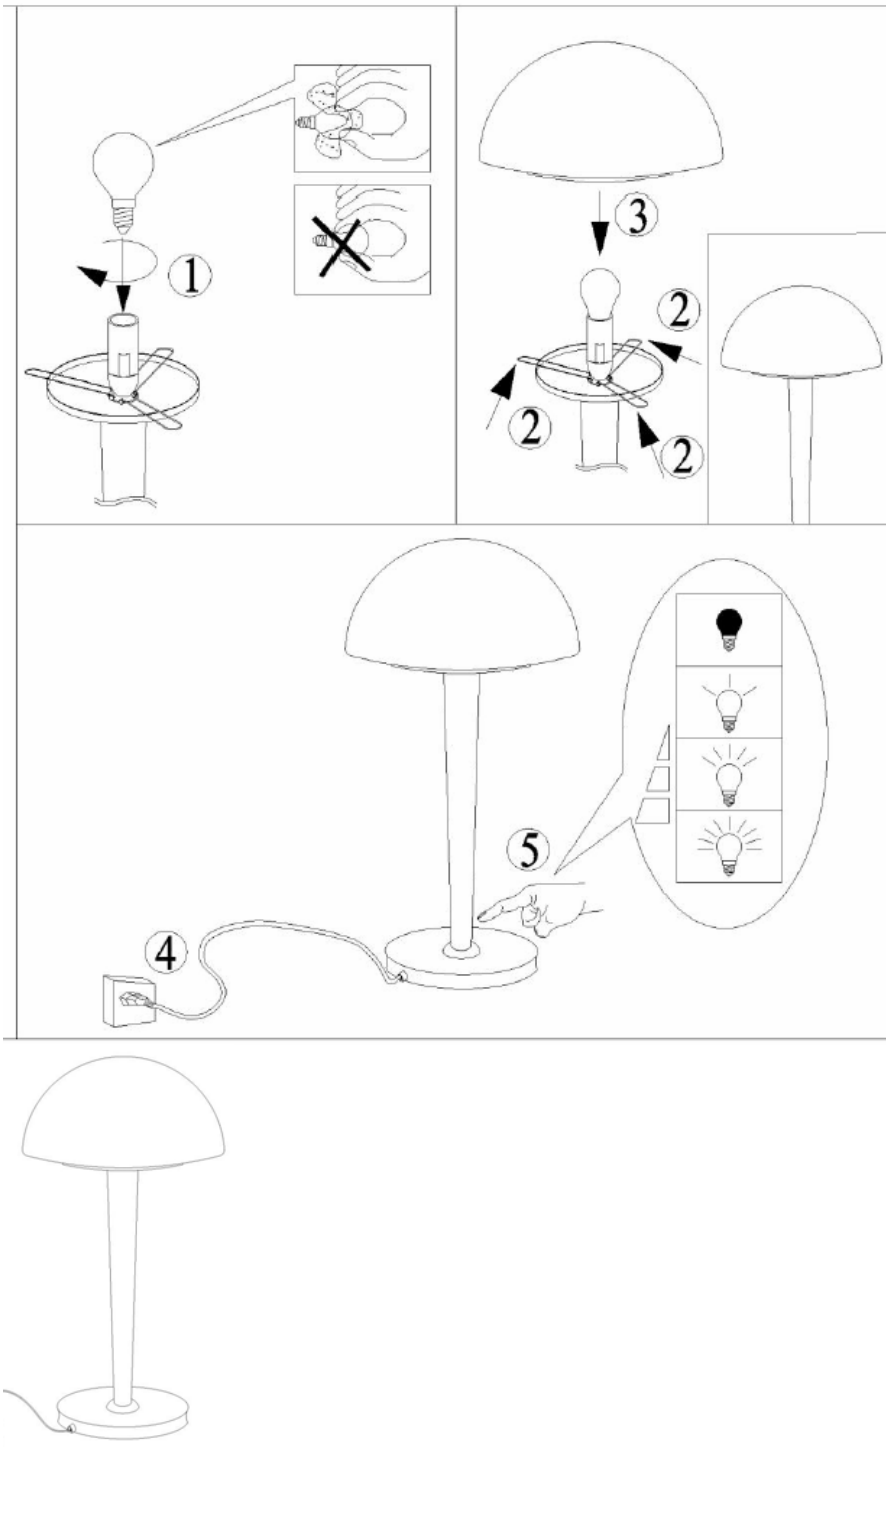

Line drawing of the item (with outline dimensions)

Item number: 17553/01

Installation drawing (the same as it in its instruction manual)

Technical details

| | |
|---|--|
| materials used: | Metal+glass |
| color: | 青古铜 |
| dimmable and how is the fixture dimmable: | |
| size: | Height: 42cm Length: Φ 23cm Width: Net Weight: 1.14KGS |
| power requirements: | 220-240V~50Hz |
| bulb type and maximum Wattage: | E14 MAX.40W |
| number of bulbs: | 1xE14 |
| IP degree: | IP20 |