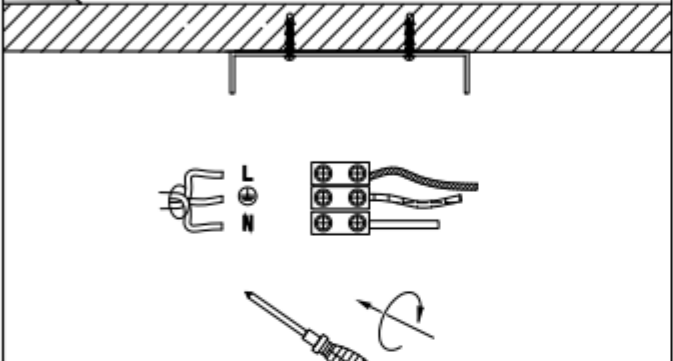

21407/50/97