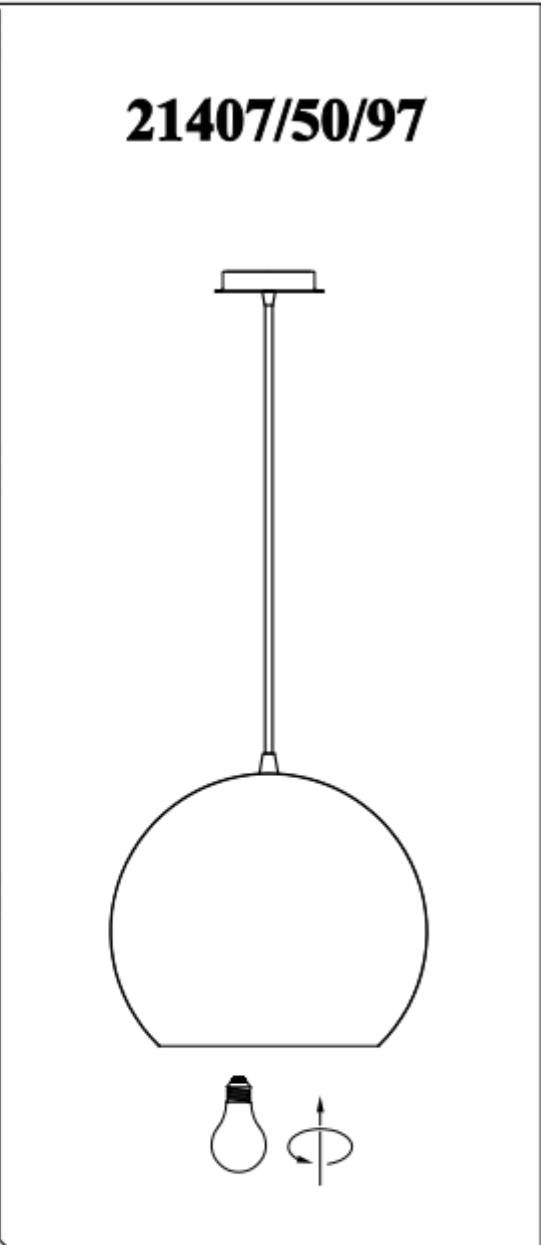

21407/50/97