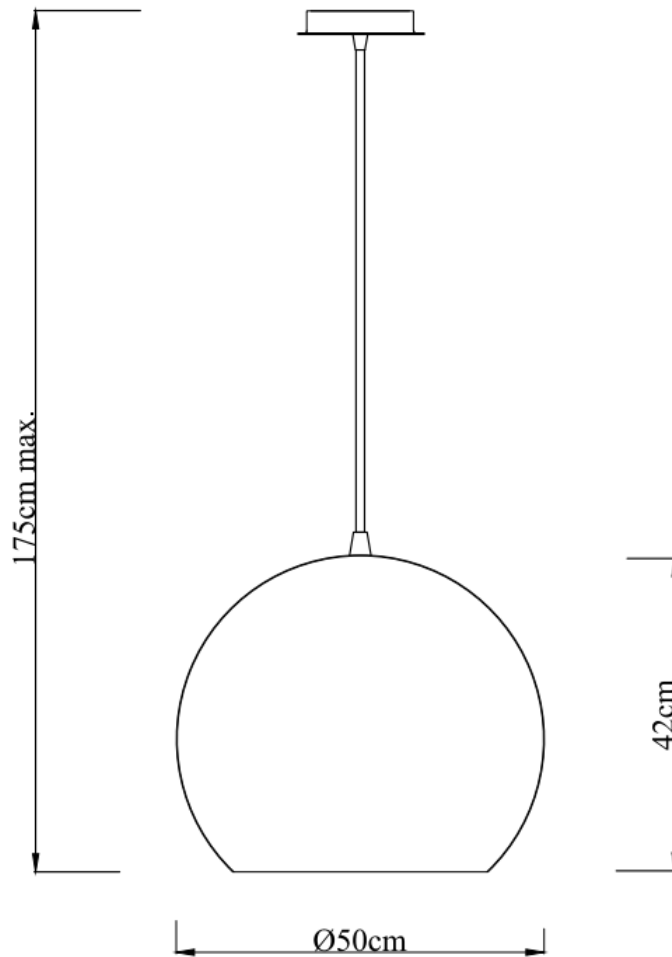

ITEM No.: 21407/50/97

Item number: 21407/50/97

Technical details

Materials used:	Aluminum
Color:	Black Gold
Dimmable and how is fixture dimmable	
Size:	Height: 175cm max.
	Length:
	Width: $\phi 50\text{cm}$
	Net weight: 2.3kg
Power requirements:	220-240V/~50Hz
Bulb type and maximum wattage:	E27 Max.60W
Number of bulbs:	1×E27
IP degree:	IP 20