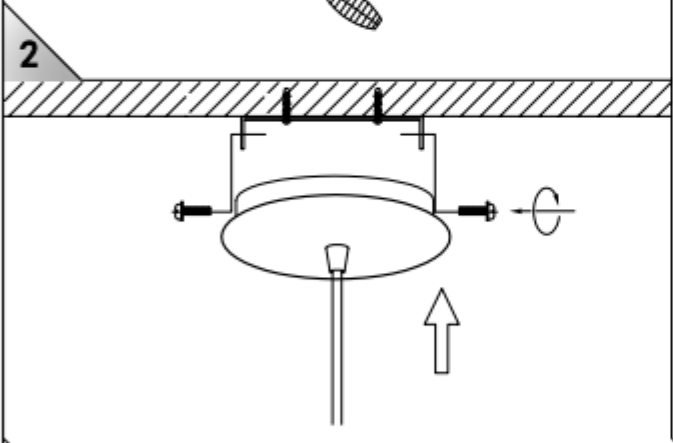

21407/50/97