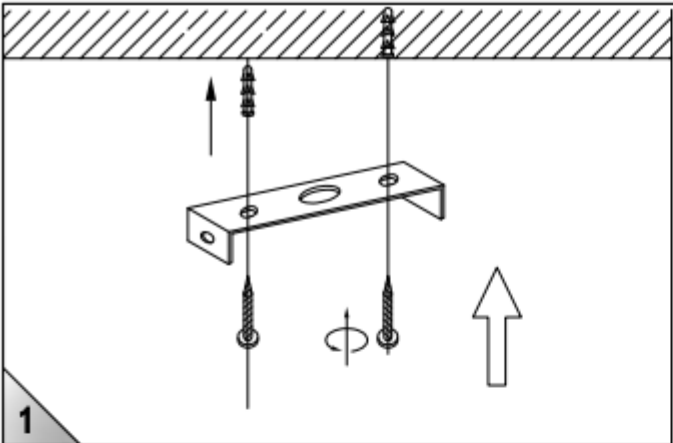

21407/50/97