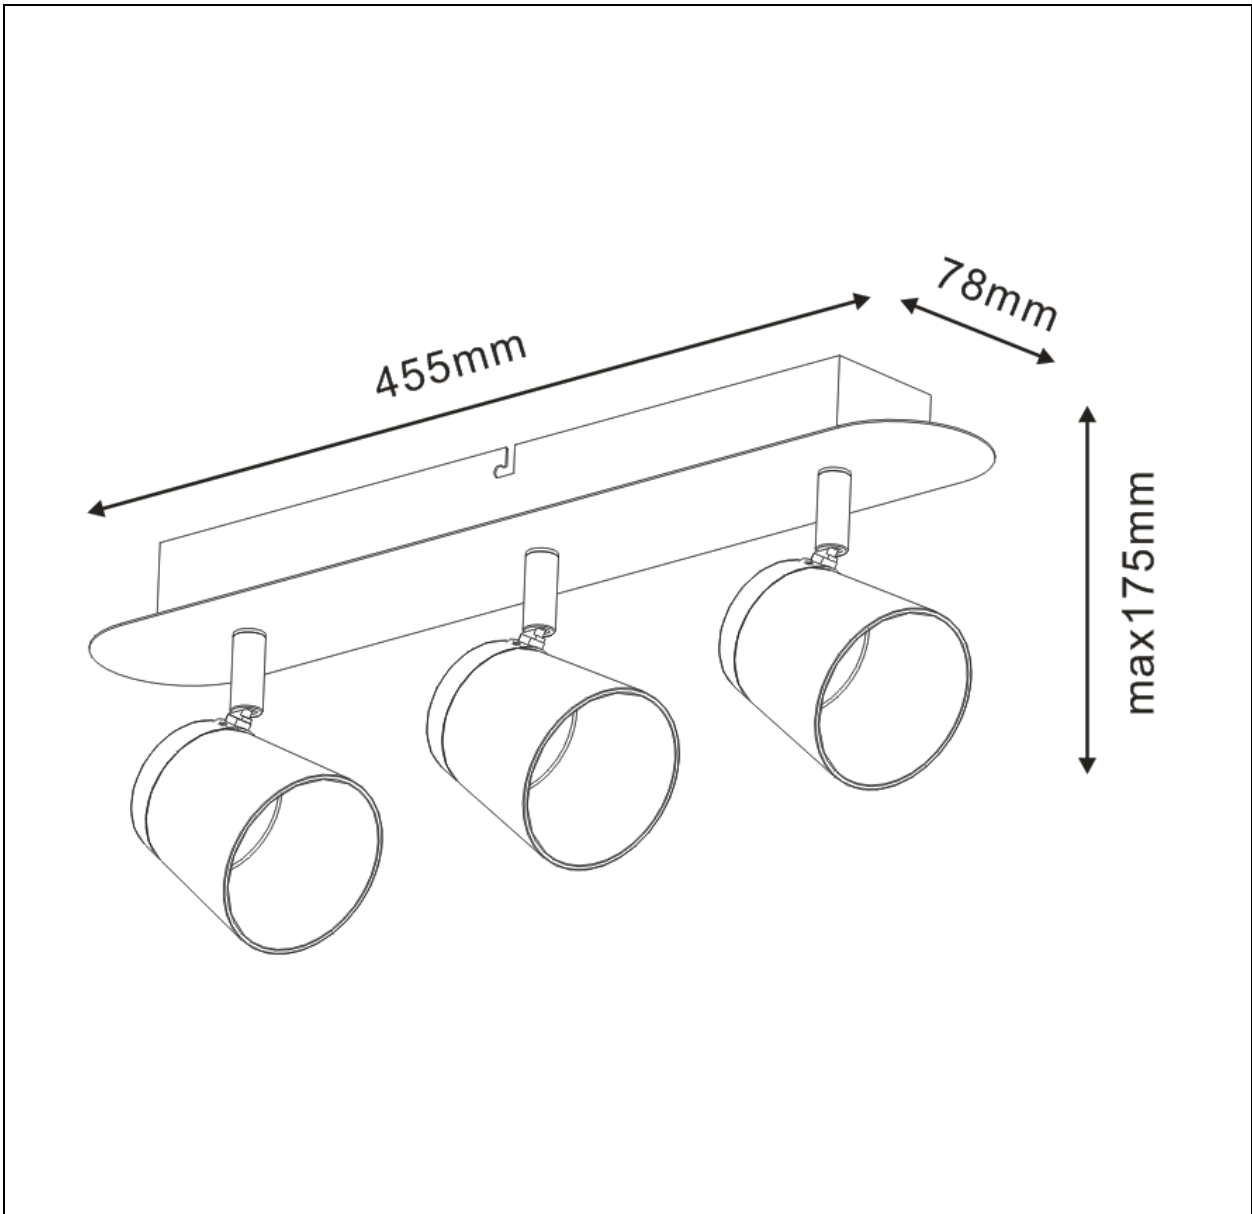

LUCIDE

Item number: 26991/15/31

Technical details

| | |
|--------------------------------------|-------------------|
| Materials used: | Metal |
| Color: | White |
| Dimmable and how is fixture dimmable | No |
| Size: | Height: 17.5cm |
| | Length: 45.5cm |
| | Width: 7.8cm |
| | Net weight: 1.3kg |
| Power requirements: | 220-240V~50Hz |
| Bulb type and maximum wattage: | LED 5W |
| Number of bulbs: | 3x5W LED |
| IP degree: | IP20 |