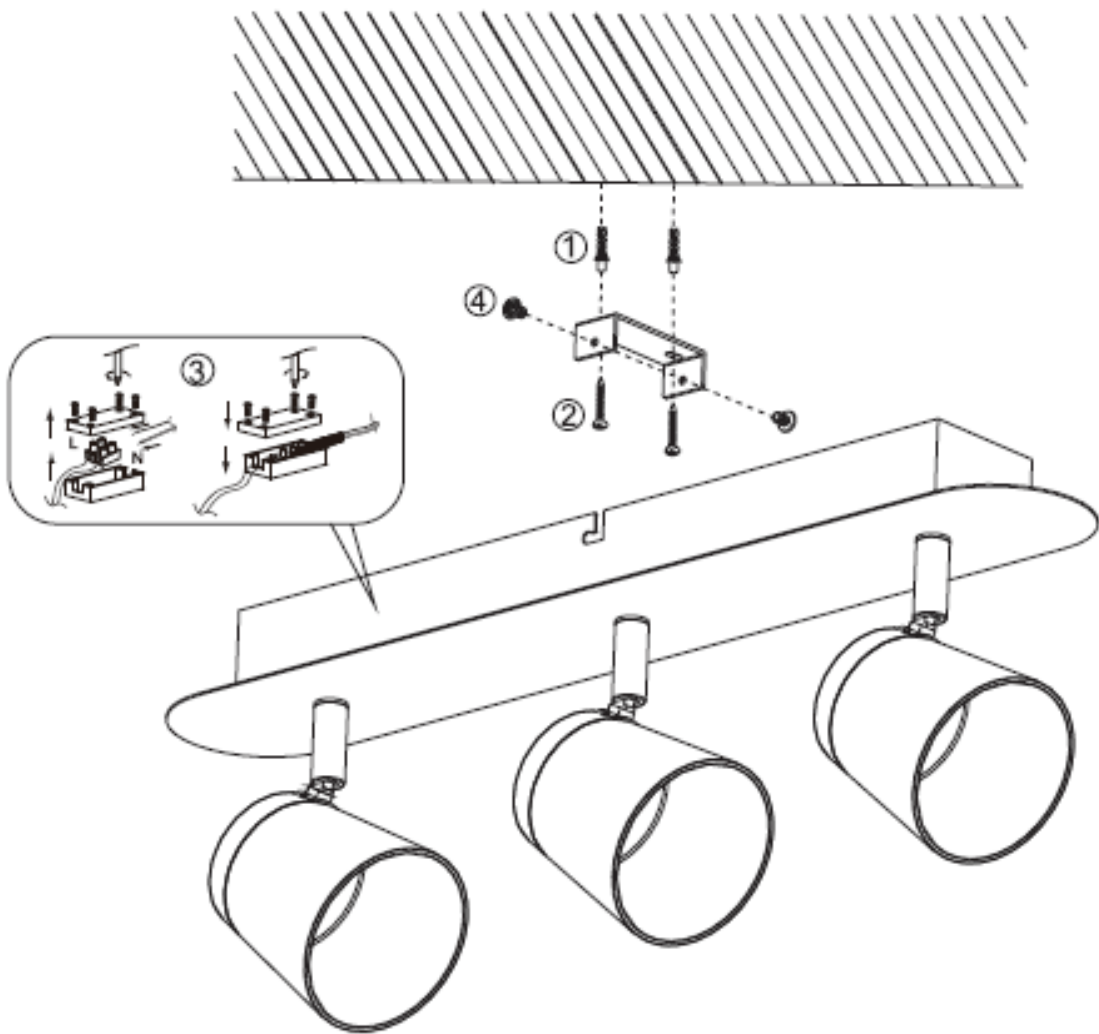

LUCIDE

Item number: 26991/15/31

Technical details

| | |
|--------------------------------------|-------------------|
| Materials used: | Metal |
| Color: | White |
| Dimmable and how is fixture dimmable | No |
| Size: | Height: 17.5cm |
| | Length: 45.5cm |
| | Width: 7.8cm |
| | Net weight: 1.3kg |
| Power requirements: | 220-240V~50Hz |
| Bulb type and maximum wattage: | LED 5W |
| Number of bulbs: | 3x5W LED |
| IP degree: | IP20 |