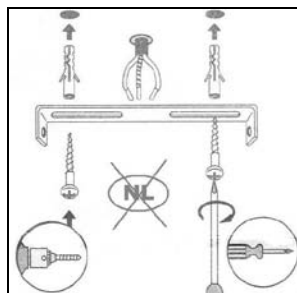

LUCIDE

Item number: 26991/15/31

Technical details

| | |
|--------------------------------------|-------------------|
| Materials used: | Metal |
| Color: | White |
| Dimmable and how is fixture dimmable | No |
| Size: | Height: 17.5cm |
| | Length: 45.5cm |
| | Width: 7.8cm |
| | Net weight: 1.3kg |
| Power requirements: | 220-240V~50Hz |
| Bulb type and maximum wattage: | LED 5W |
| Number of bulbs: | 3x5W LED |
| IP degree: | IP20 |