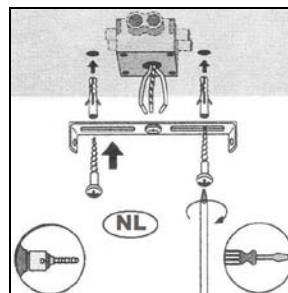

LUCIDE

Item number: 26991/15/31

Technical details

| | |
|--------------------------------------|-------------------|
| Materials used: | Metal |
| Color: | White |
| Dimmable and how is fixture dimmable | No |
| Size: | Height: 17.5cm |
| | Length: 45.5cm |
| | Width: 7.8cm |
| | Net weight: 1.3kg |
| Power requirements: | 220-240V~50Hz |
| Bulb type and maximum wattage: | LED 5W |
| Number of bulbs: | 3x5W LED |
| IP degree: | IP20 |