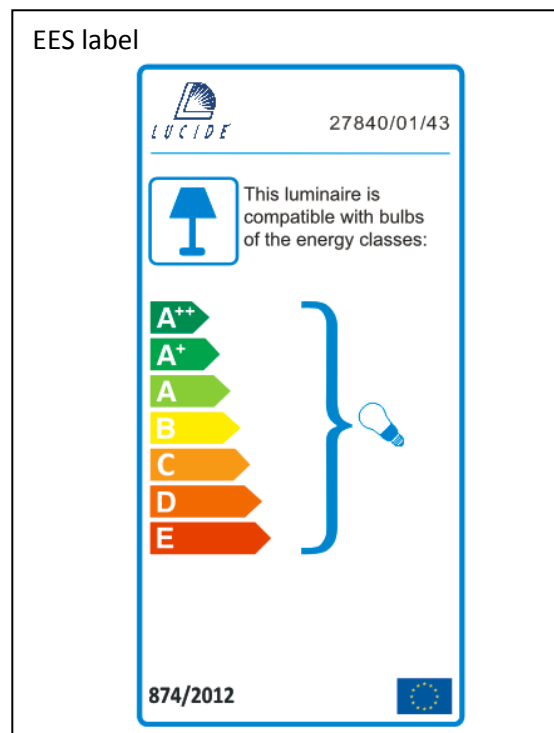

Exclusions pour la garantie : 1. Les pièces de verre cassées sur l'appareil ne seront remplacées que 14 jours à compter de l'achat par l'utilisateur final. 2. L'usure normale, la décoloration résultant d'une utilisation normale. 3. Les dégâts causés par des facteurs externes comme le feu, l'eau, une utilisation / installation ou maintenance incorrecte du produit.

Pour les réclamations de de garantie, le client doit remettre les appareils / pièces défectueuses et le ticket d'achat original.

Garantiebestimmungen:

Lucide NV garantiert für einen Zeitraum von 2 Jahren ab Kaufdatum und Kauf durch den Endkunden, dass das gelieferte Produkt frei von Material- und Herstellungsfehlern ist, sofern das Produkt gemäß der Bedienungsanleitung installiert und gewartet wird.

Von der Garantie ausgenommen: 1. Gebrochene Glasteile der Fassung werden nur innerhalb von 14 Tagen ab Kauf durch den Endkunden ersetzt. 2. Normaler Verschleiß, Verfärbungen aufgrund des normalen Gebrauchs. 3. Beschädigungen aufgrund externer Ursachen wie Feuer, Wasser, unsachgemäße Nutzung/ Installation oder Wartung des Produkts.

Kunden müssen das defekte Produkt/Teil und den Originalkaufbeleg einsenden, um Garantieansprüche geltend zu machen.

Other languages of the manual and further explanations can be found on our website.