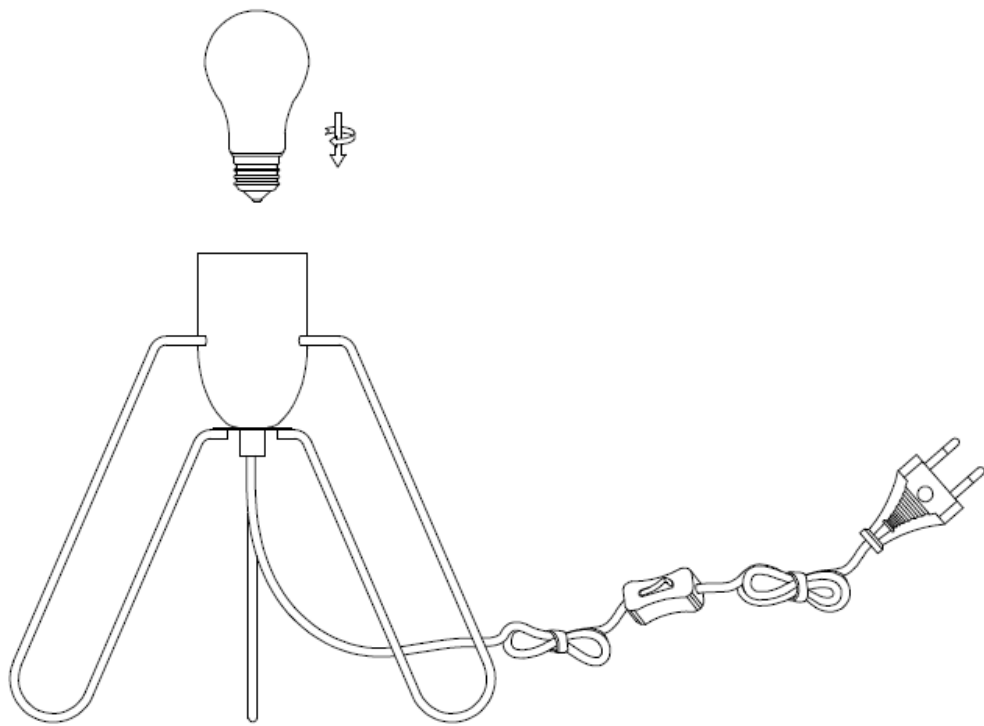

LUCIDE

Item number: 45559/01/30

Technical details

Materials used:	Metal+Concrete
Color:	Grey+matt black
Dimmable and how is fixture dimmable	No
Size:	Height: 26.5cm
	Length: 24cm
	Width: 24cm
	Net weight: 0.64kg
Power requirements:	220-240V~50Hz
Bulb type and maximum wattage:	E27 Max.60W
Number of bulbs:	1xE27
IP degree:	IP20