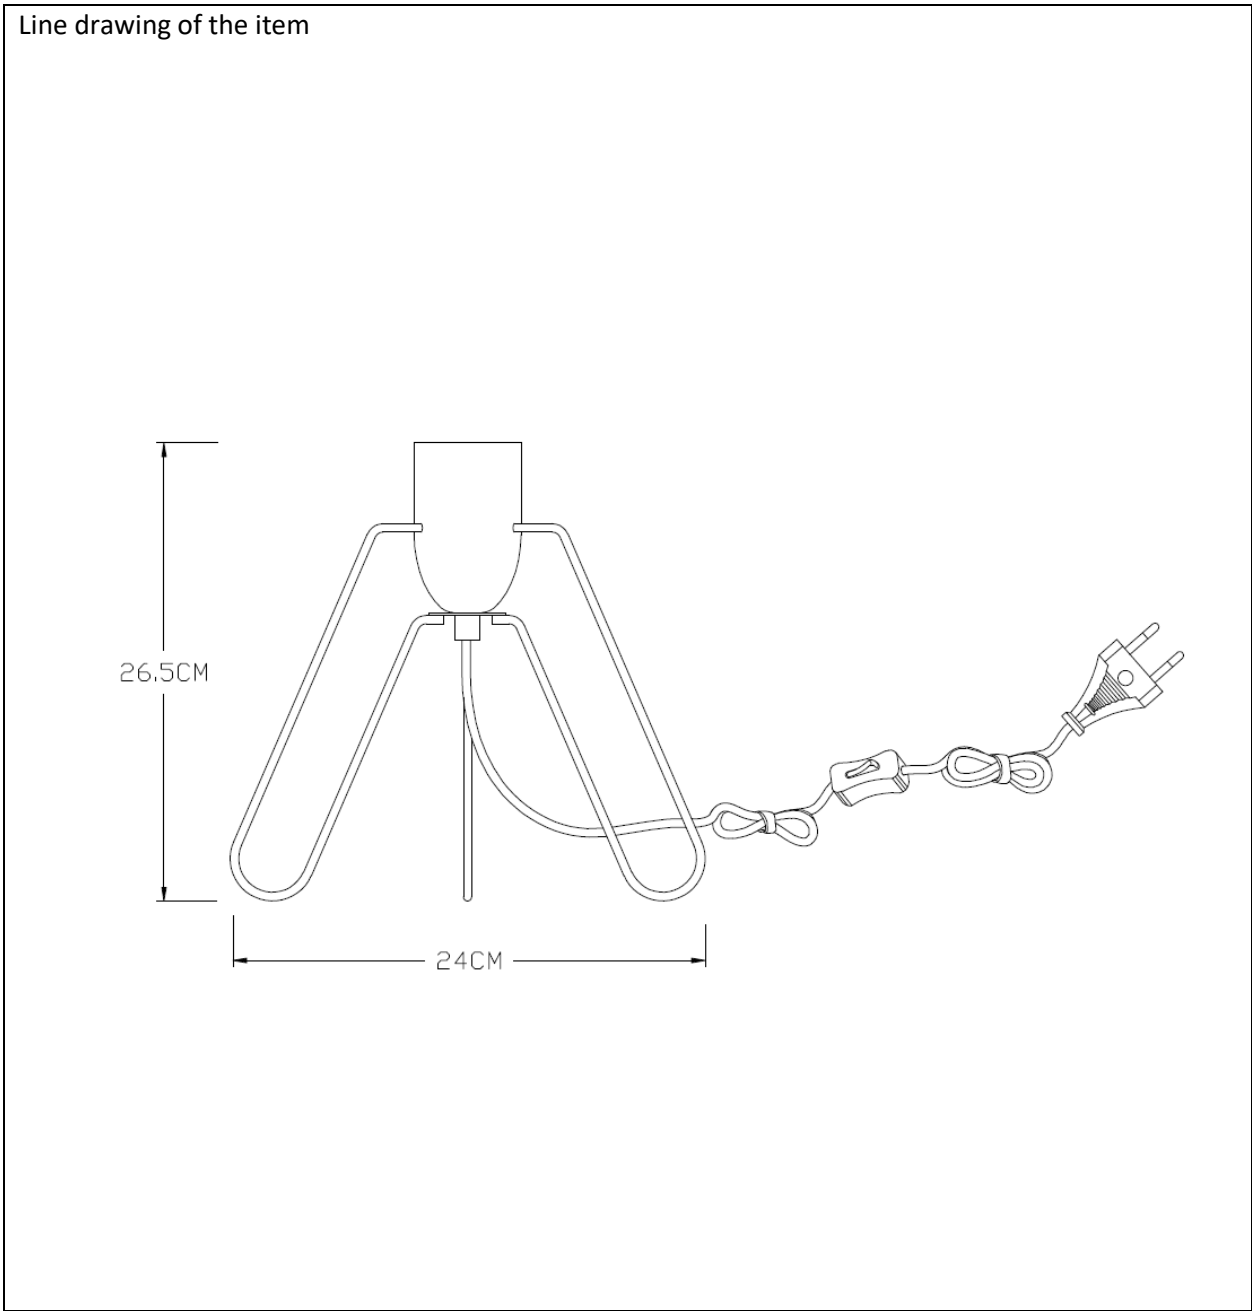

LUCIDE

Item number: 45559/01/30

Technical details

Materials used:	Metal+Concrete
Color:	Grey+matt black
Dimmable and how is fixture dimmable	No
Size:	Height: 26.5cm
	Length: 24cm
	Width: 24cm
	Net weight: 0.64kg
Power requirements:	220-240V~50Hz
Bulb type and maximum wattage:	E27 Max.60W
Number of bulbs:	1xE27
IP degree:	IP20