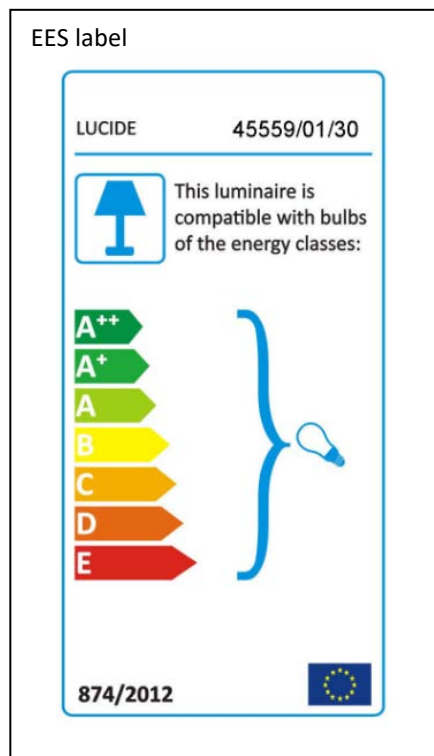

Von der Garantie ausgenommen: 1. Gebrochene Glasteile der Fassung werden nur innerhalb von 14 Tagen ab Kauf durch den Endkunden ersetzt. 2. Normaler Verschleiß, Verfärbungen aufgrund des normalen Gebrauchs. 3. Beschädigungen aufgrund externer Ursachen wie Feuer, Wasser, unsachgemäße Nutzung/ Installation oder Wartung des Produkts.

Kunden müssen das defekte Produkt/Teil und den Originalkaufbeleg einsenden, um Garantieansprüche geltend zu machen.

Deklaracja gwarancji:

LucideNV gwarantuje, że dostarczone produkty będą wolne od defektów materiałowych oraz produkcyjnych przez okres 2 lat od daty zakupu przez użytkownika końcowego, jeżeli urządzenie jest zainstalowane i prawidłowo utrzymywane zgodnie z instrukcją obsługi.

Wyłączenie z gwarancji: 1. Rozbite szkło zostanie wymienione tylko do 14 dni od momentu zakupu przez użytkownika końcowego. 2. Normalne zużycie, utrata koloru w wyniku normalnego użytkowania. 3. Uszkodzenie spowodowane czynnikami zewnętrznymi takimi, jak ogień, woda, nieprawidłowe używanie/ instalacja lub utrzymywanie produktu.

W celu uzyskania gwarancji klient musi zwrócić uszkodzony przedmiot oraz oryginalny dowód zakupu.

Other languages of the manual and further explanations can be found on our website.