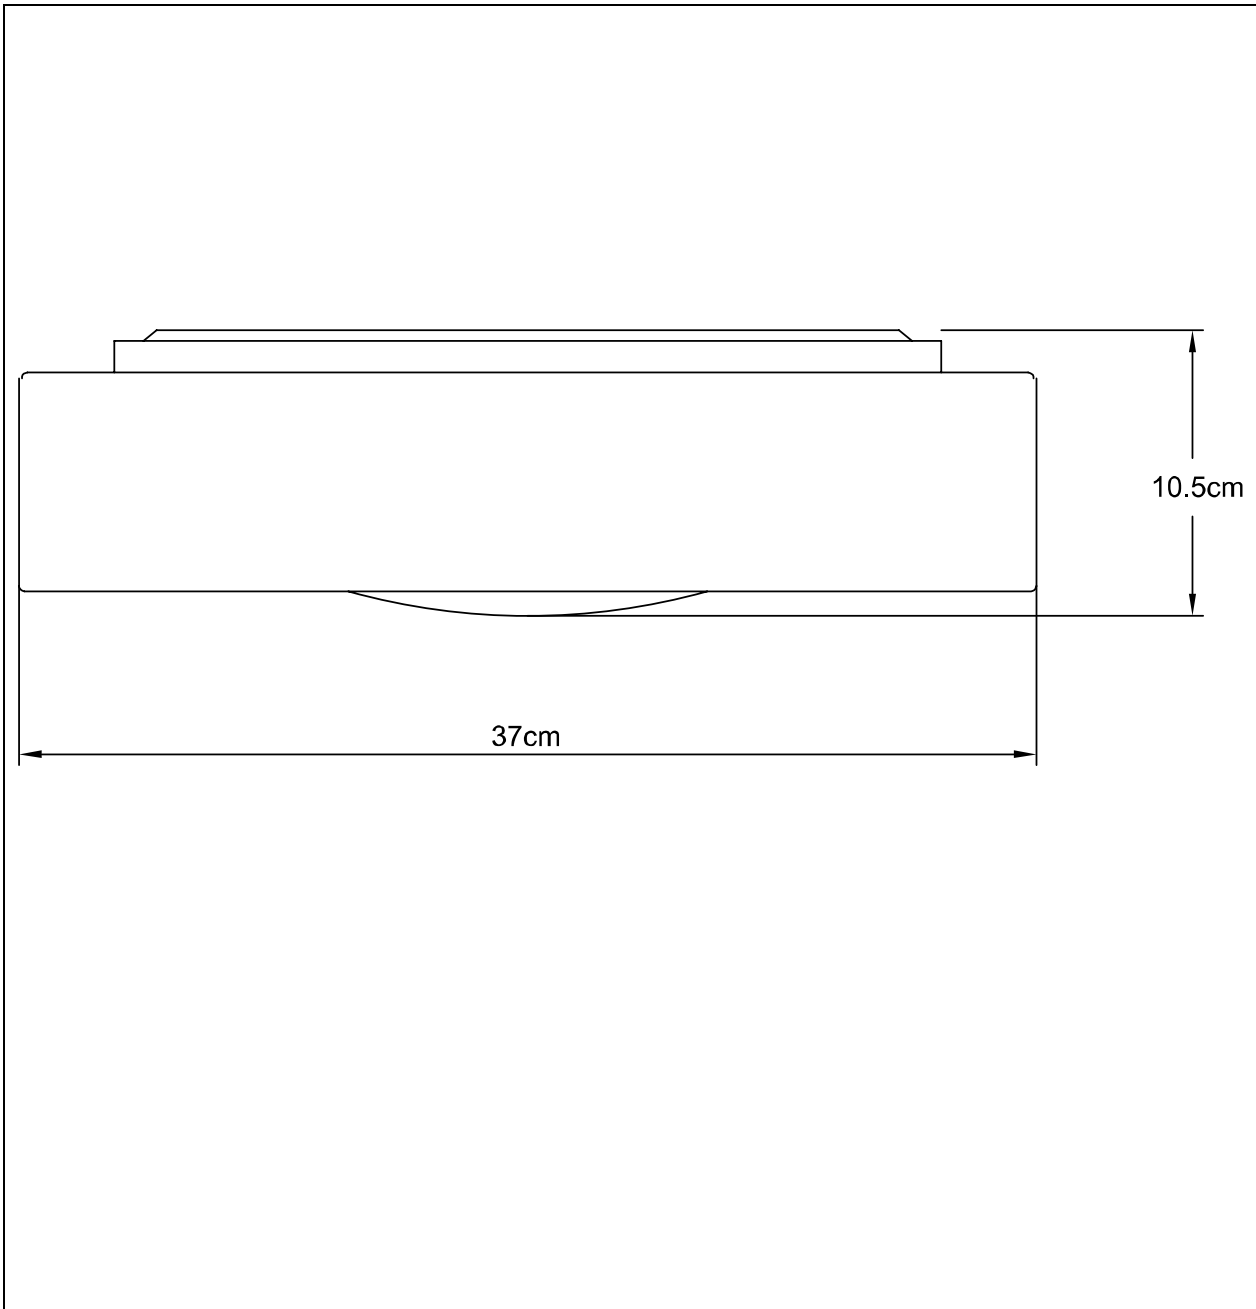

LUCIDE

Item number: 46102/37/36

Technical details

Materials used:	Metal, PVC, Fabric
Color:	Grey, White
Dimmable and how is fixture dimmable	No
Size:	Height: 10.5cm
	Length: 37cm
	Width: 37cm
	Net weight: 0.94kgs
Power requirements:	220V-240V~50Hz
Bulb type and maximum wattage:	LED, 18W, 750Lm, 2700K-3000K
Number of bulbs:	
IP degree:	IP20