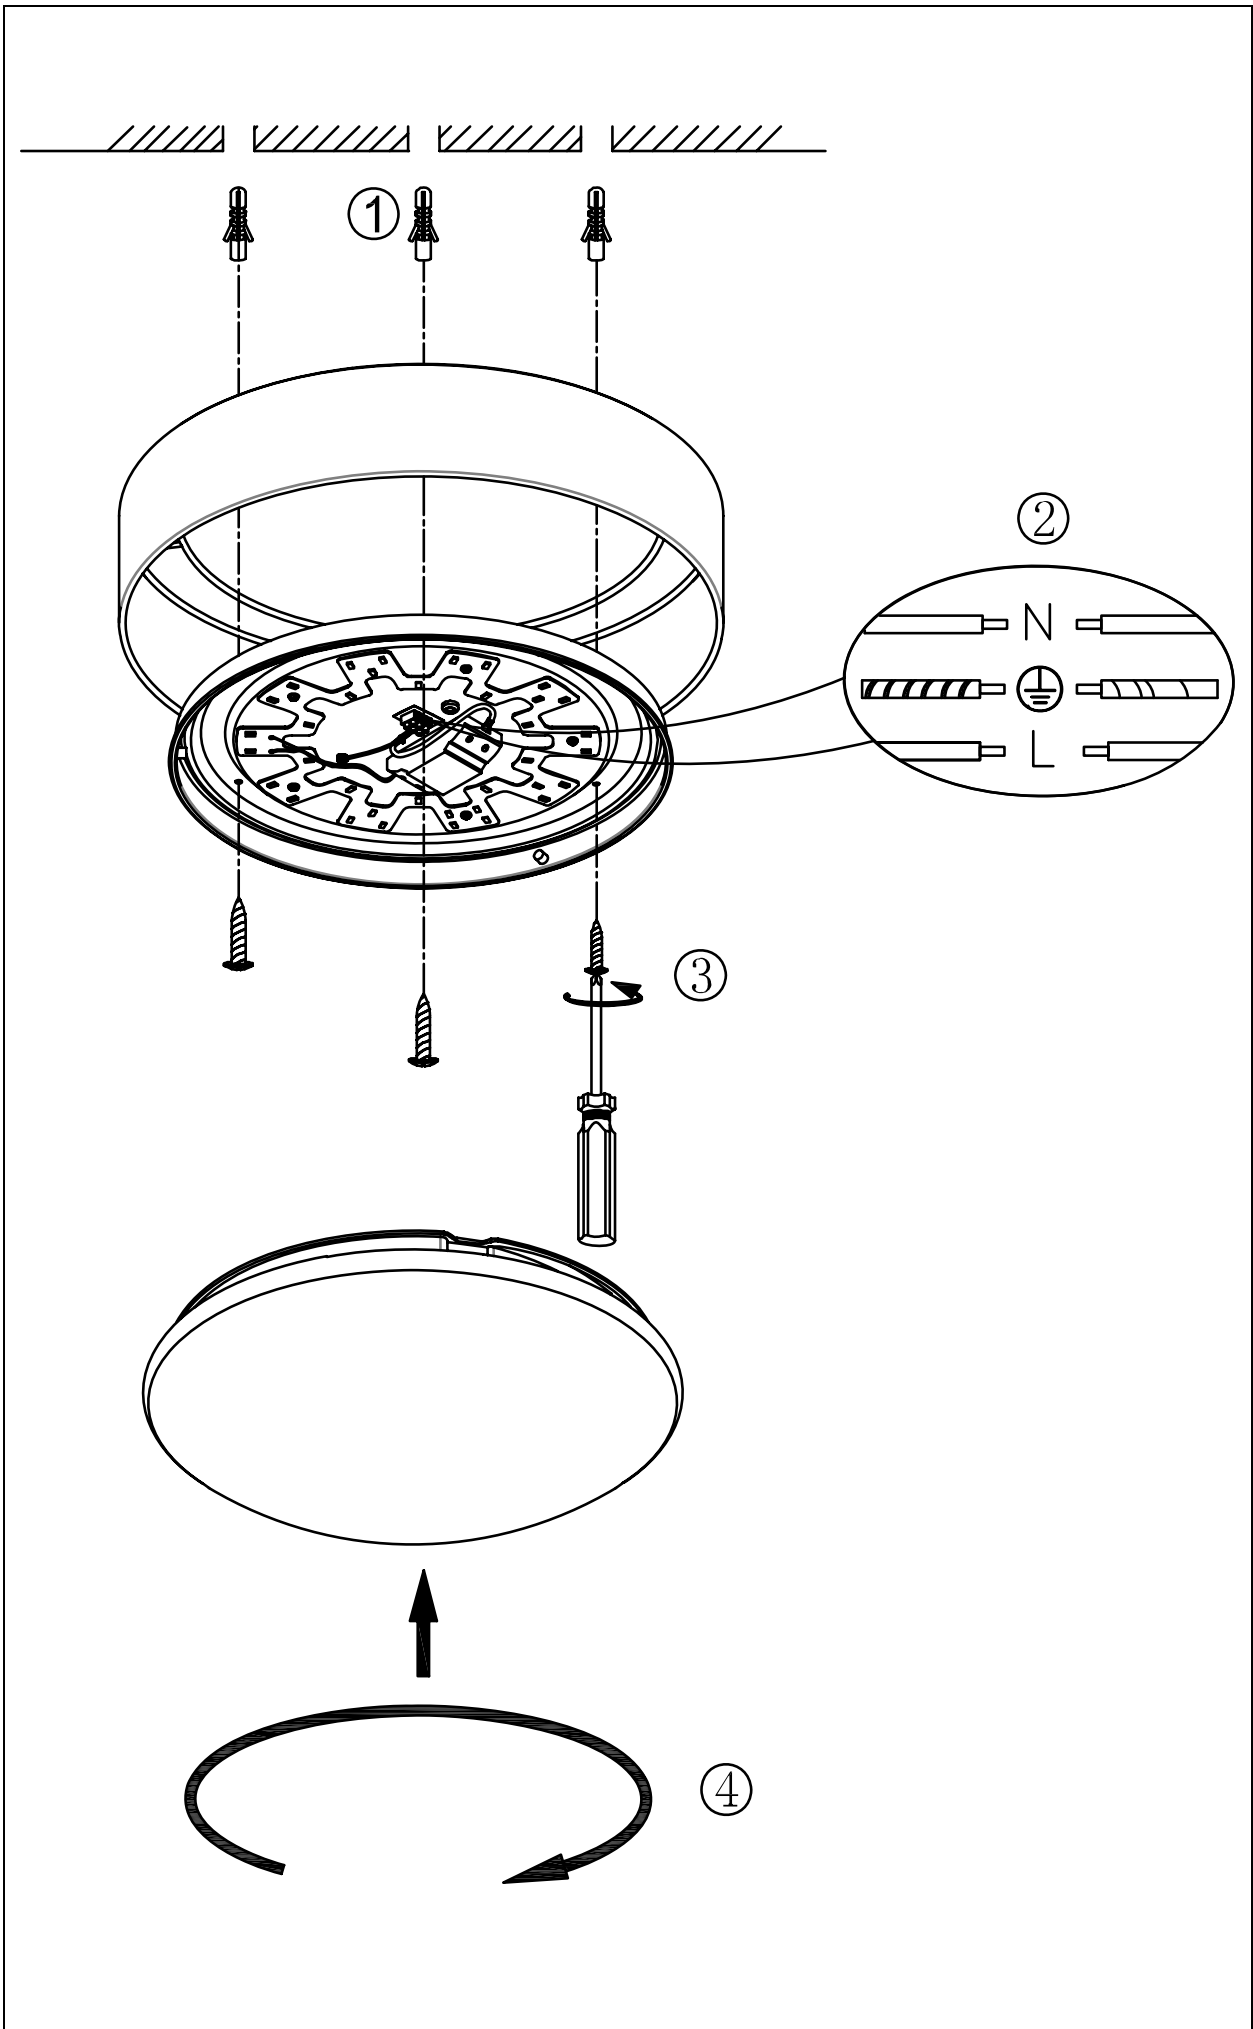

LUCIDE

Item number: 46102/37/36

Technical details

Materials used:	Metal, PVC, Fabric
Color:	Grey, White
Dimmable and how is fixture dimmable	No
Size:	Height: 10.5cm
	Length: 37cm
	Width: 37cm
	Net weight: 0.94kgs
Power requirements:	220V-240V~50Hz
Bulb type and maximum wattage:	LED, 18W, 750Lm, 2700K-3000K
Number of bulbs:	
IP degree:	IP20