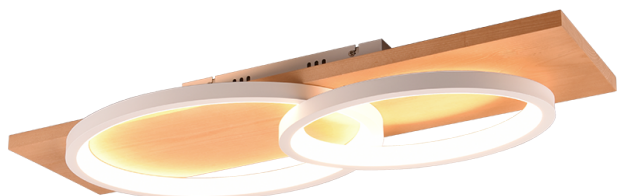

Ceiling lamp

## BARCA – 641110231

incl. 1x SMD, 30W · 1x 3500lm, 3000K

- Dimmable via switch
- Wall- & ceiling mounting
- IP20

### Material construction

Metal · White mat

### Technical data

Light source: SMD – LED (integrated)  
Watt: 30W  
Lumen: 1x 3500lm  
Kelvin: 3000K  
Color rendering (CRI): > 80 CRI  
Lifetime: 30000H  
Switching cycles: 15000x ON/OFF