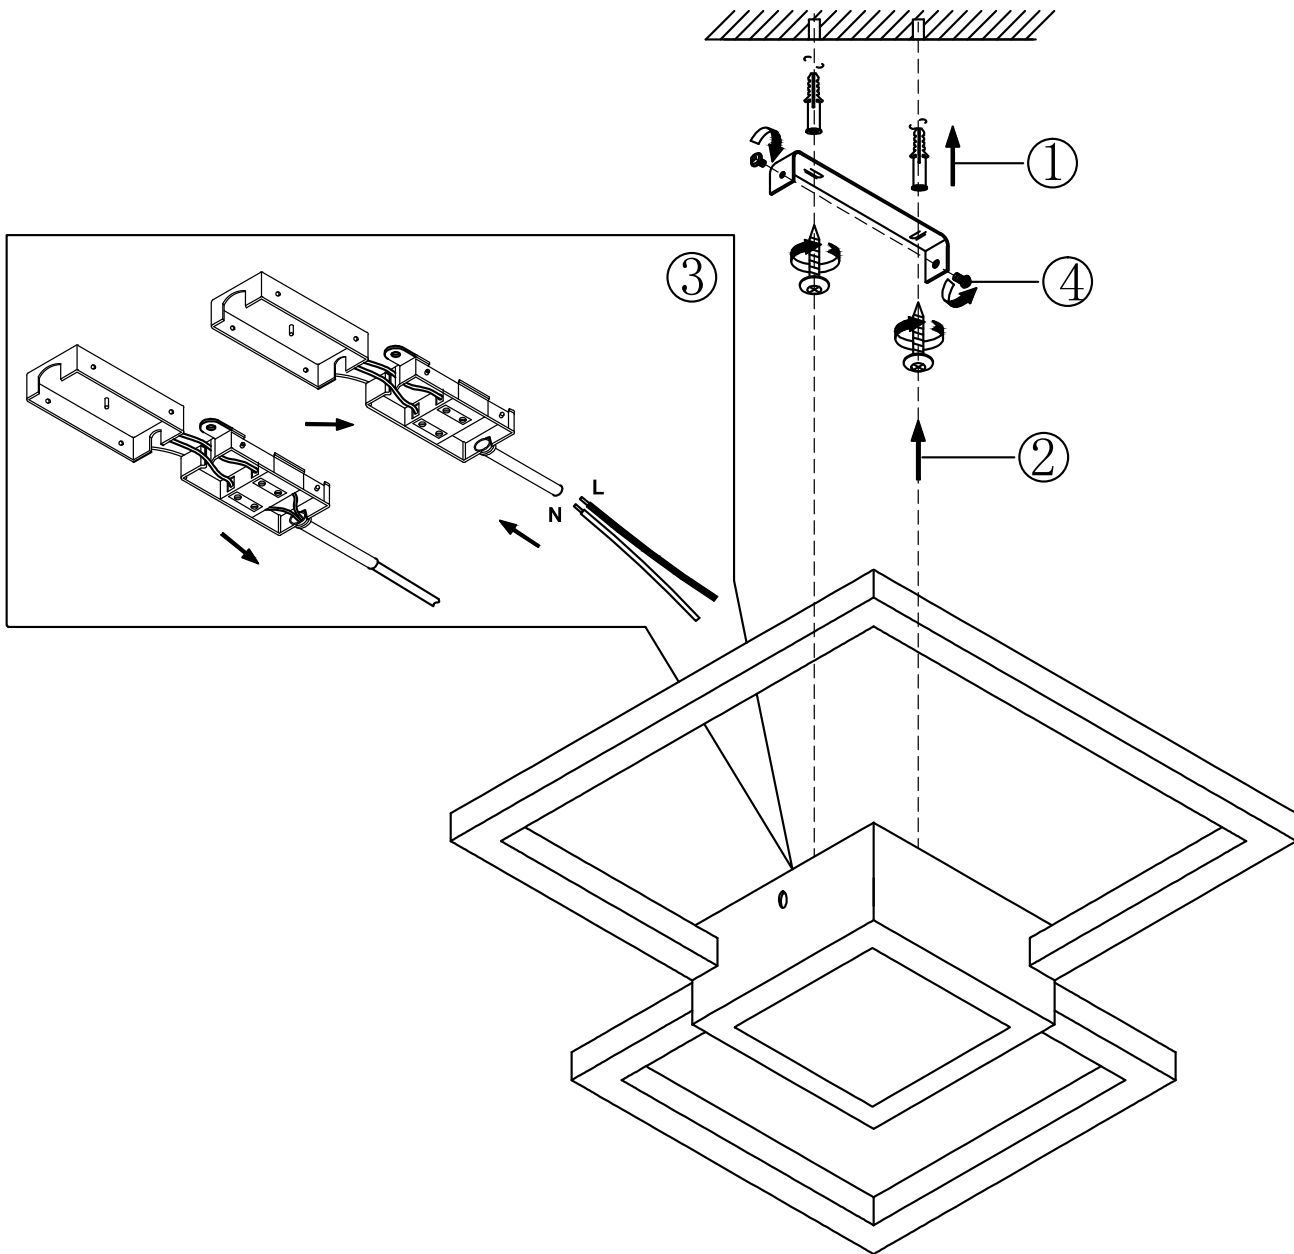

ON	OFF	ON	OFF	ON
100%	1 sec	50%	1 sec	25%

230V ~ 50Hz, LED/ 28W