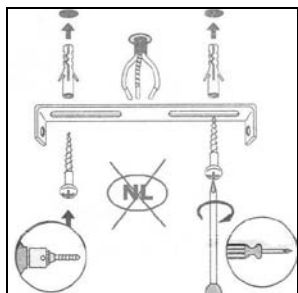

LUCIDE

Item number: 74102/20/65

Technical details

Materials used:	Aluminum+Glass
Color:	Black
Dimmable and how is fixture dimmable	Yes
Size:	Height: 205mm
	Length:
	Width: Ø200mm
	Net weight: 1.5kg
Power requirements:	220-240V~50Hz
Bulb type and maximum wattage:	GU10 LED Max.5W
Number of bulbs:	1pc
IP degree:	IP20