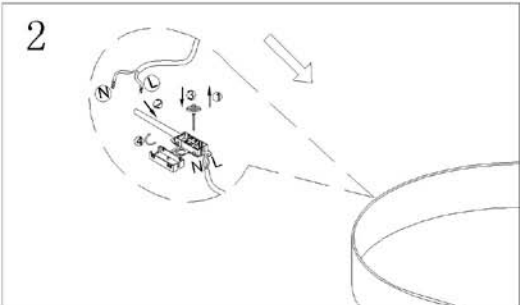

LUCIDE

Item number: 74102/20/65

Technical details

Materials used:	Aluminum+Glass
Color:	Black
Dimmable and how is fixture dimmable	Yes
Size:	Height: 205mm
	Length:
	Width: Ø200mm
	Net weight: 1.5kg
Power requirements:	220-240V~50Hz
Bulb type and maximum wattage:	GU10 LED Max.5W
Number of bulbs:	1pc
IP degree:	IP20