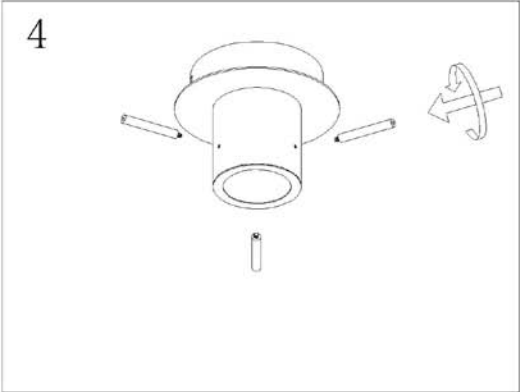

LUCIDE

Item number: 74102/20/65

Technical details

Materials used:	Aluminum+Glass
Color:	Black
Dimmable and how is fixture dimmable	Yes
Size:	Height: 205mm
	Length:
	Width: Ø200mm
	Net weight: 1.5kg
Power requirements:	220-240V~50Hz
Bulb type and maximum wattage:	GU10 LED Max.5W
Number of bulbs:	1pc
IP degree:	IP20