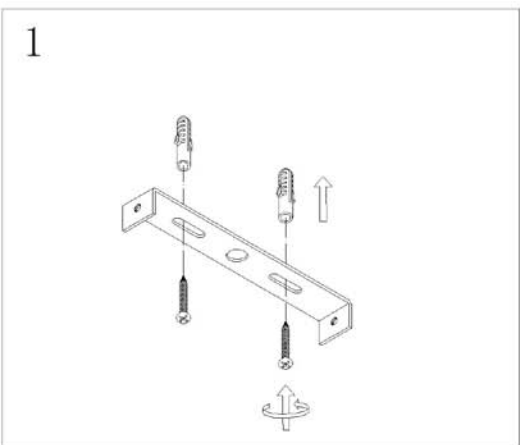

LUCIDE

Item number: 74102/20/65

Technical details

Materials used:	Aluminum+Glass
Color:	Black
Dimmable and how is fixture dimmable	Yes
Size:	Height: 205mm
	Length:
	Width: Ø200mm
	Net weight: 1.5kg
Power requirements:	220-240V~50Hz
Bulb type and maximum wattage:	GU10 LED Max.5W
Number of bulbs:	1pc
IP degree:	IP20