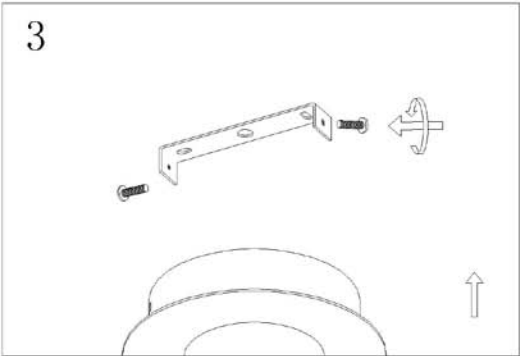

LUCIDE

Item number: 74102/20/65

Technical details

Materials used:	Aluminum+Glass
Color:	Black
Dimmable and how is fixture dimmable	Yes
Size:	Height: 205mm
	Length:
	Width: Ø200mm
	Net weight: 1.5kg
Power requirements:	220-240V~50Hz
Bulb type and maximum wattage:	GU10 LED Max.5W
Number of bulbs:	1pc
IP degree:	IP20