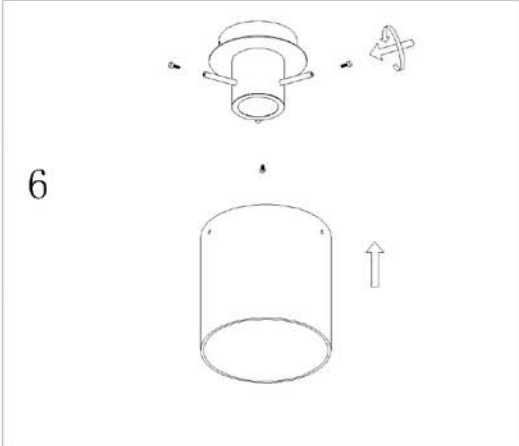

LUCIDE

Item number: 74102/20/65

Technical details

Materials used:	Aluminum+Glass
Color:	Black
Dimmable and how is fixture dimmable	Yes
Size:	Height: 205mm
	Length:
	Width: Ø200mm
	Net weight: 1.5kg
Power requirements:	220-240V~50Hz
Bulb type and maximum wattage:	GU10 LED Max.5W
Number of bulbs:	1pc
IP degree:	IP20