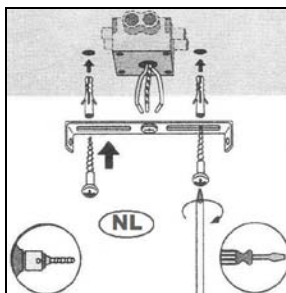

LUCIDE

Item number: 74102/20/65

Technical details

Materials used:	Aluminum+Glass
Color:	Black
Dimmable and how is fixture dimmable	Yes
Size:	Height: 205mm
	Length:
	Width: Ø200mm
	Net weight: 1.5kg
Power requirements:	220-240V~50Hz
Bulb type and maximum wattage:	GU10 LED Max.5W
Number of bulbs:	1pc
IP degree:	IP20