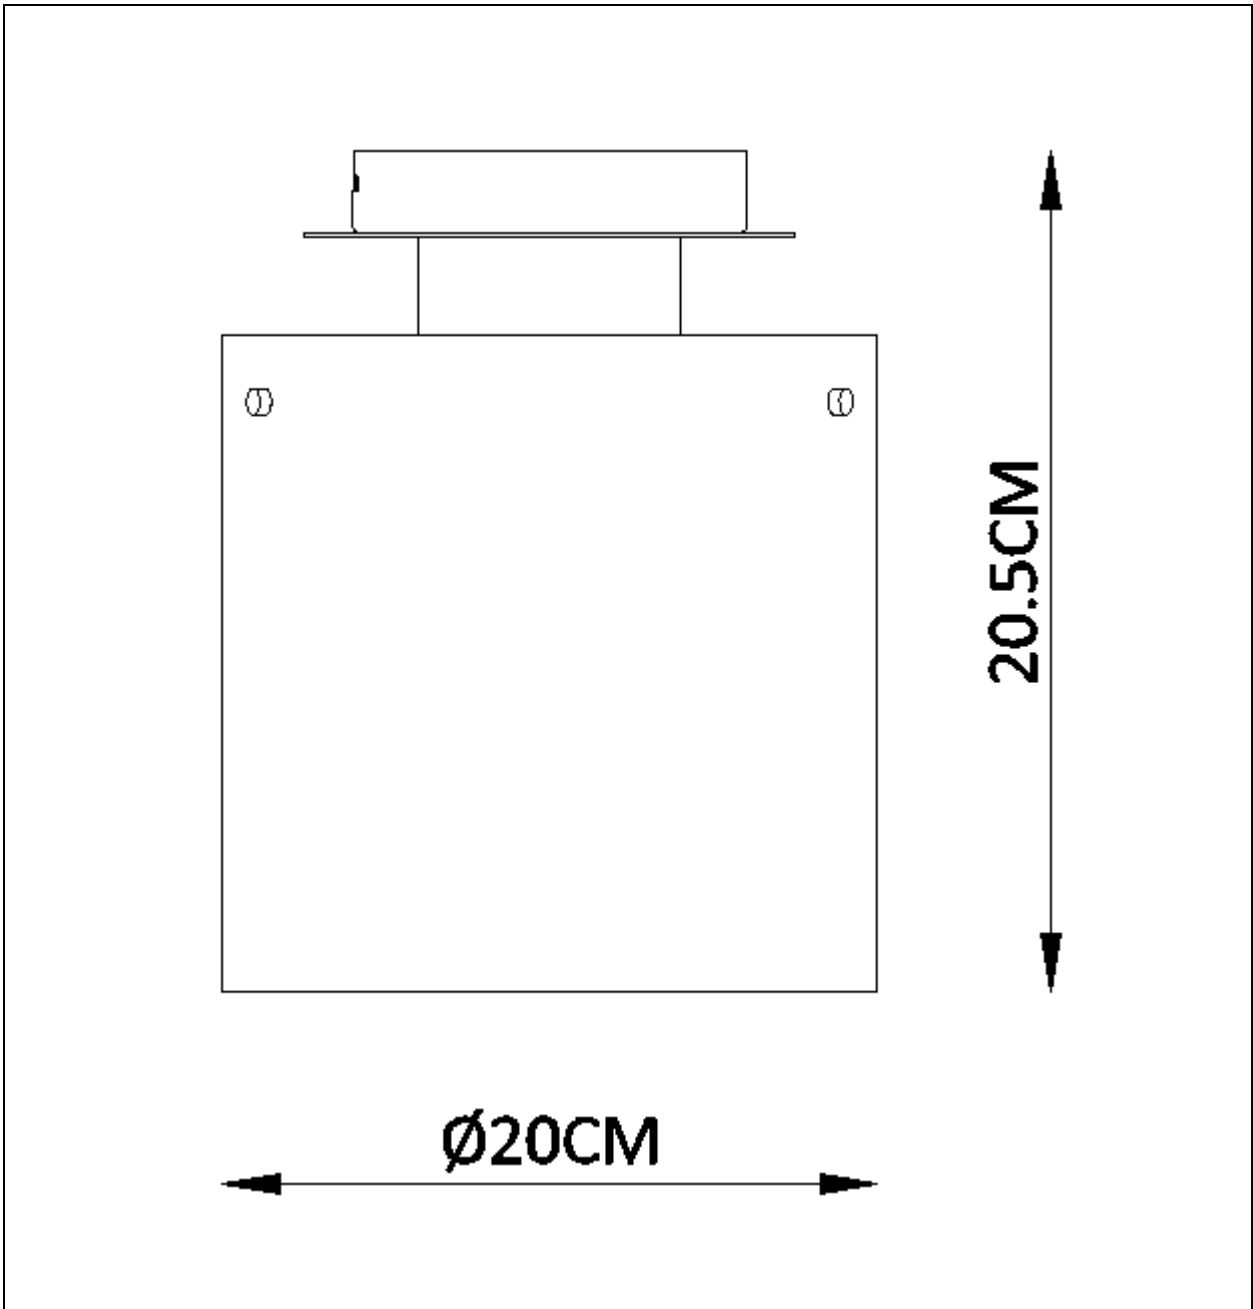

LUCIDE

Item number: 74102/20/65

Technical details

Materials used:	Aluminum+Glass
Color:	Black
Dimmable and how is fixture dimmable	Yes
Size:	Height: 205mm
	Length:
	Width: Ø200mm
	Net weight: 1.5kg
Power requirements:	220-240V~50Hz
Bulb type and maximum wattage:	GU10 LED Max.5W
Number of bulbs:	1pc
IP degree:	IP20