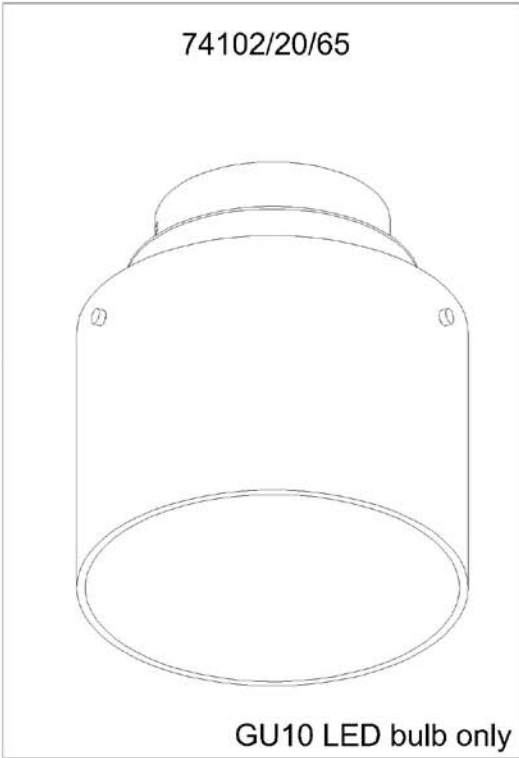

LUCIDE

Item number: 74102/20/65

Technical details

Materials used:	Aluminum+Glass
Color:	Black
Dimmable and how is fixture dimmable	Yes
Size:	Height: 205mm
	Length:
	Width: Ø200mm
	Net weight: 1.5kg
Power requirements:	220-240V~50Hz
Bulb type and maximum wattage:	GU10 LED Max.5W
Number of bulbs:	1pc
IP degree:	IP20