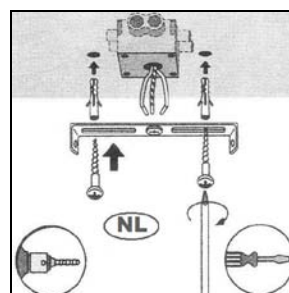

## Technical details

Materials used:	Aluminum+Glass
Color:	Black
Dimmable and how is fixture dimmable	Yes
Size:	Height: 1500mm
	Length:
	Width: $\Phi 250\text{mm}$
	Net weight: kg
Power requirements:	220-240V~50Hz
Bulb type and maximum wattage:	GU10 LED Max.5W
Number of bulbs:	1pc
IP degree:	IP20