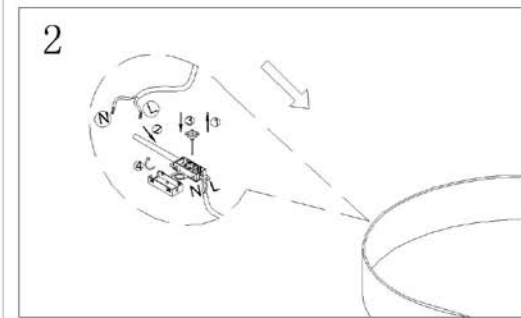

## Technical details

Materials used:	Aluminum+Glass
Color:	Black
Dimmable and how is fixture dimmable	Yes
Size:	Height: 1500mm
	Length:
	Width: $\Phi 250\text{mm}$
	Net weight: kg
Power requirements:	220-240V~50Hz
Bulb type and maximum wattage:	GU10 LED Max.5W
Number of bulbs:	1pc
IP degree:	IP20