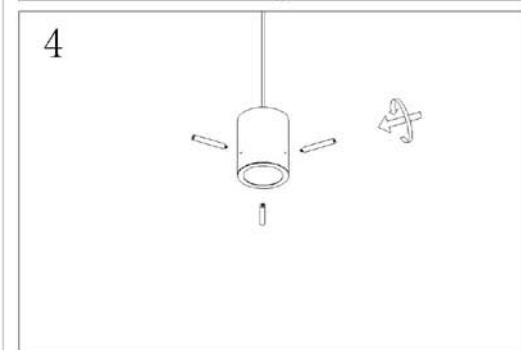

## Technical details

Materials used:	Aluminum+Glass
Color:	Black
Dimmable and how is fixture dimmable	Yes
Size:	Height: 1500mm
	Length:
	Width: $\Phi 250\text{mm}$
	Net weight: kg
Power requirements:	220-240V~50Hz
Bulb type and maximum wattage:	GU10 LED Max.5W
Number of bulbs:	1pc
IP degree:	IP20