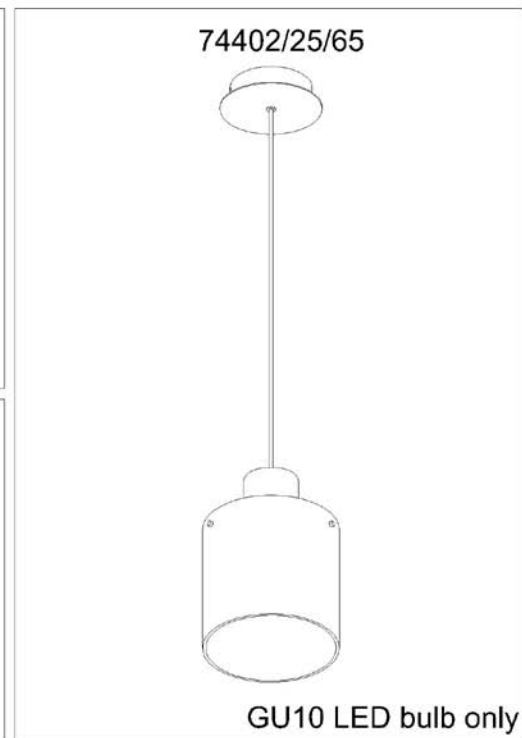

# LUCIDE

Item number: 74402/25/65

## Technical details

Materials used:	Aluminum+Glass
Color:	Black
Dimmable and how is fixture dimmable	Yes
Size:	Height: 1500mm
	Length:
	Width: $\Phi 250\text{mm}$
	Net weight: kg
Power requirements:	220-240V~50Hz
Bulb type and maximum wattage:	GU10 LED Max.5W
Number of bulbs:	1pc
IP degree:	IP20