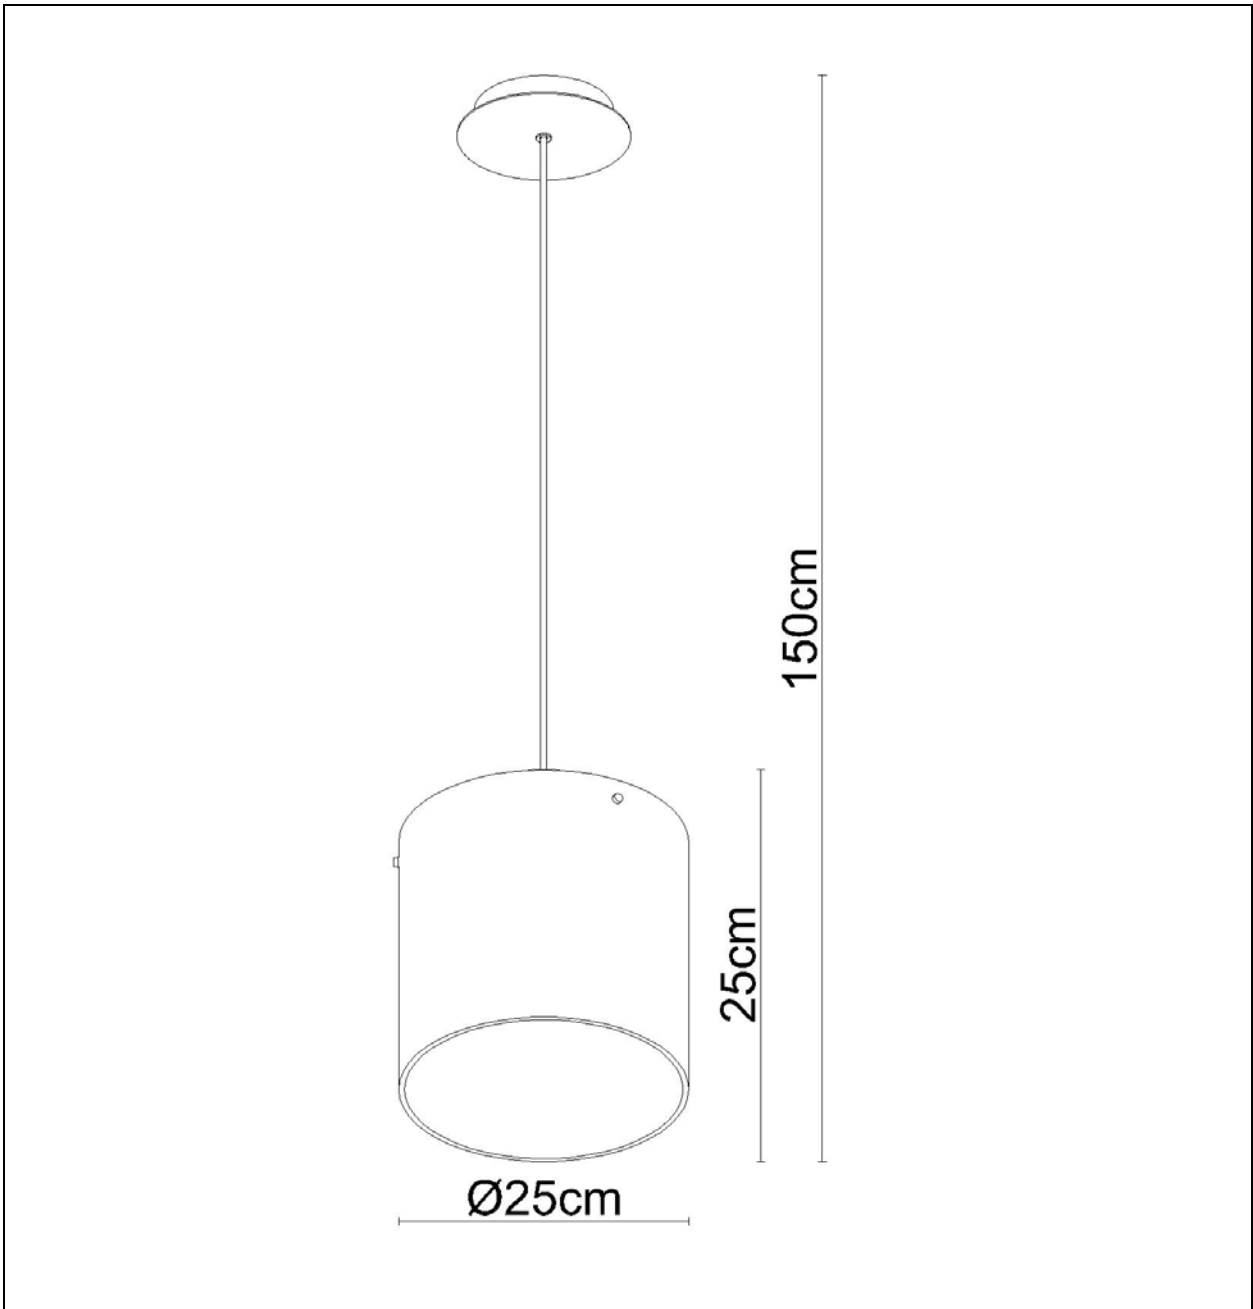

LUCIDE

Item number: 74402/25/65

Technical details

Materials used:	Aluminum+Glass
Color:	Black
Dimmable and how is fixture dimmable	Yes
Size:	Height: 1500mm
	Length:
	Width: $\Phi 250\text{mm}$
	Net weight: kg
Power requirements:	220-240V~50Hz
Bulb type and maximum wattage:	GU10 LED Max.5W
Number of bulbs:	1pc
IP degree:	IP20