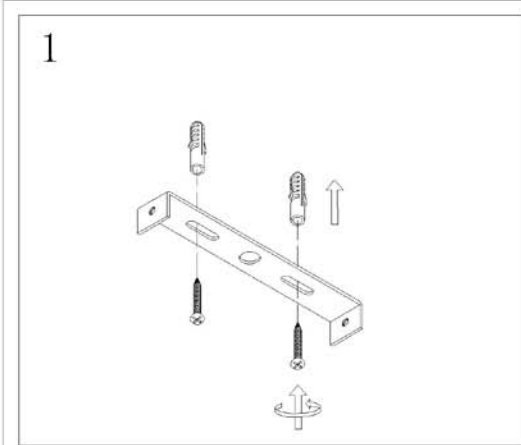

## Technical details

Materials used:	Aluminum+Glass
Color:	Black
Dimmable and how is fixture dimmable	Yes
Size:	Height: 1500mm
	Length:
	Width: $\Phi 250\text{mm}$
	Net weight: kg
Power requirements:	220-240V~50Hz
Bulb type and maximum wattage:	GU10 LED Max.5W
Number of bulbs:	1pc
IP degree:	IP20