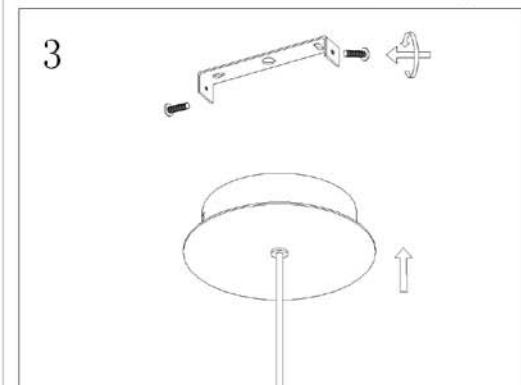

## Technical details

Materials used:	Aluminum+Glass
Color:	Black
Dimmable and how is fixture dimmable	Yes
Size:	Height: 1500mm
	Length:
	Width: $\Phi 250\text{mm}$
	Net weight: kg
Power requirements:	220-240V~50Hz
Bulb type and maximum wattage:	GU10 LED Max.5W
Number of bulbs:	1pc
IP degree:	IP20