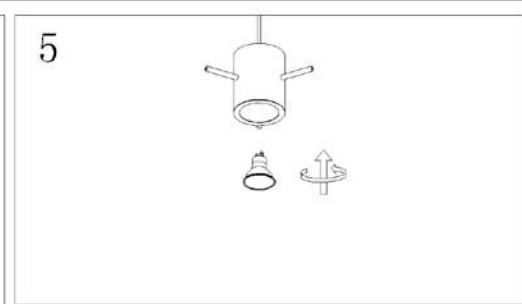

## Technical details

Materials used:	Aluminum+Glass
Color:	Black
Dimmable and how is fixture dimmable	Yes
Size:	Height: 1500mm
	Length:
	Width: $\Phi 250\text{mm}$
	Net weight: kg
Power requirements:	220-240V~50Hz
Bulb type and maximum wattage:	GU10 LED Max.5W
Number of bulbs:	1pc
IP degree:	IP20