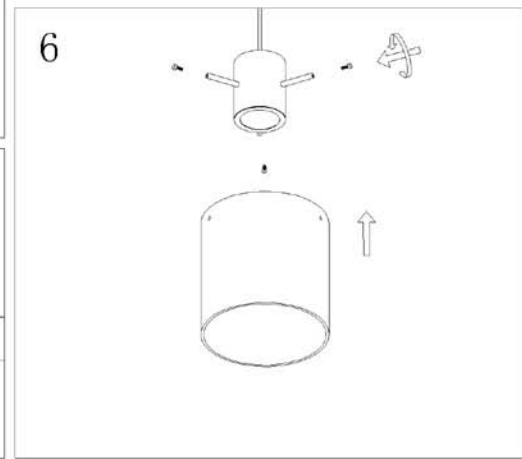

## Technical details

Materials used:	Aluminum+Glass
Color:	Black
Dimmable and how is fixture dimmable	Yes
Size:	Height: 1500mm
	Length:
	Width: $\Phi 250\text{mm}$
	Net weight: kg
Power requirements:	220-240V~50Hz
Bulb type and maximum wattage:	GU10 LED Max.5W
Number of bulbs:	1pc
IP degree:	IP20