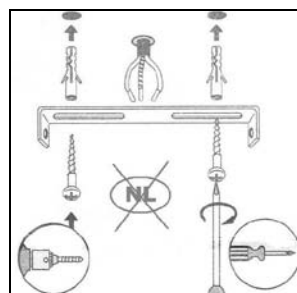

## Technical details

Materials used:	Aluminum+Glass
Color:	Black
Dimmable and how is fixture dimmable	Yes
Size:	Height: 1500mm
	Length:
	Width: $\Phi 250\text{mm}$
	Net weight: kg
Power requirements:	220-240V~50Hz
Bulb type and maximum wattage:	GU10 LED Max.5W
Number of bulbs:	1pc
IP degree:	IP20