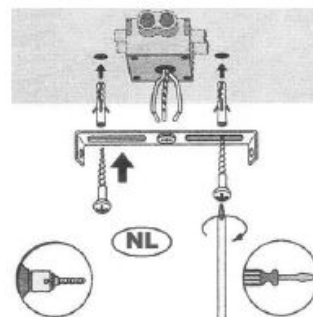

Line drawing of the item (with outline dimensions)

Item number: 76359/01/72

Installation drawing (the same as it in its instruction manual)

STEP:5

E27 220-240V/60W

220-240V 50HZ

### Technical details

materials used:	ALUM.
color:	Wooden dark color
dimmable and how is the fixture dimmable:	
size:	Height: 1200MM
	Length:
	Width: D300MM
	Net Weight: 0.9 KGS
power requirements:	220-240V~50Hz
bulb type and maximum Wattage:	E27 Max.60W
number of bulbs:	1xE27
IP degree:	IP20