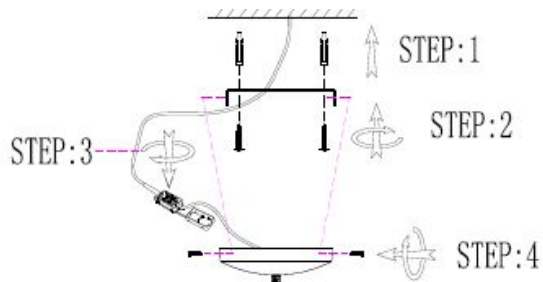

Line drawing of the item (with outline dimensions)

Item number: 76359/01/72

Installation drawing (the same as it in its instruction manual)

STEP:5

E27 220-240V/60W

220-240V 50HZ

### Technical details

materials used:	ALUM.
color:	Wooden dark color
dimmable and how is the fixture dimmable:	
size:	Height: 1200MM
	Length:
	Width: D300MM
	Net Weight: 0.9 KGS
power requirements:	220-240V~50Hz
bulb type and maximum Wattage:	E27 Max.60W
number of bulbs:	1xE27
IP degree:	IP20