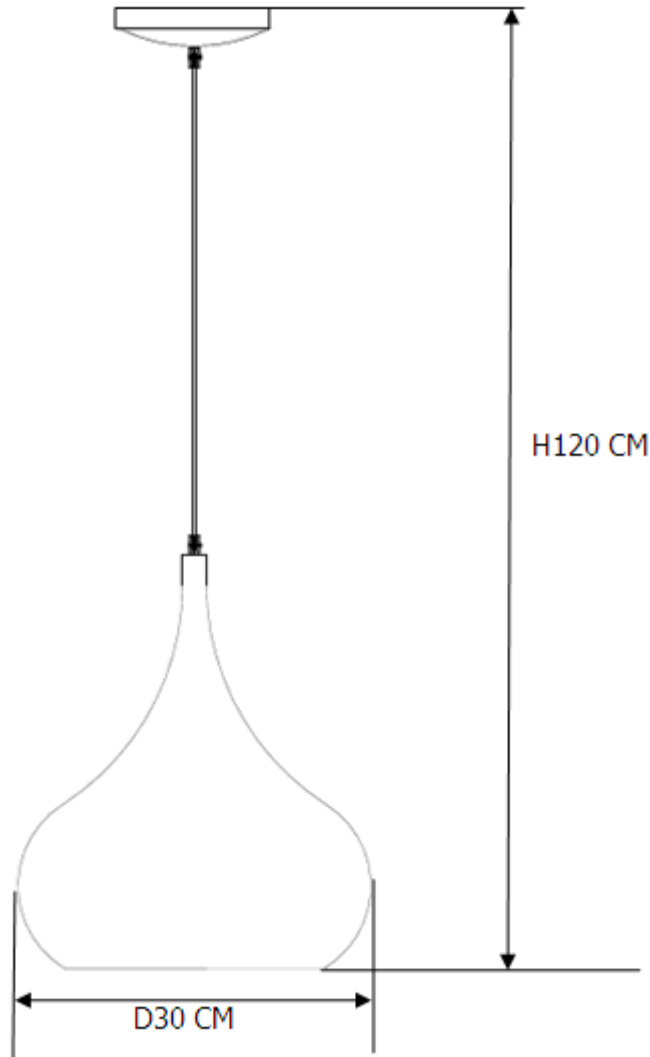

Line drawing of the item (with outline dimensions)

Item number: 76359/01/72

Installation drawing (the same as it in its instruction manual)

STEP:5

E27 220-240V/60W

220-240V 50HZ

### Technical details

materials used:	ALUM.
color:	Wooden dark color
dimmable and how is the fixture dimmable:	
size:	Height: 1200MM
	Length:
	Width: D300MM
	Net Weight: 0.9 KGS
power requirements:	220-240V~50Hz
bulb type and maximum Wattage:	E27 Max.60W
number of bulbs:	1xE27
IP degree:	IP20