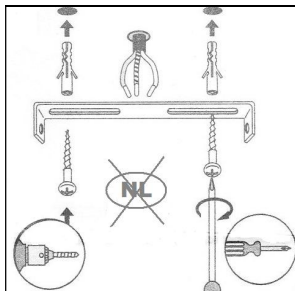

E27 220-240V/60W
220-240V 50HZ