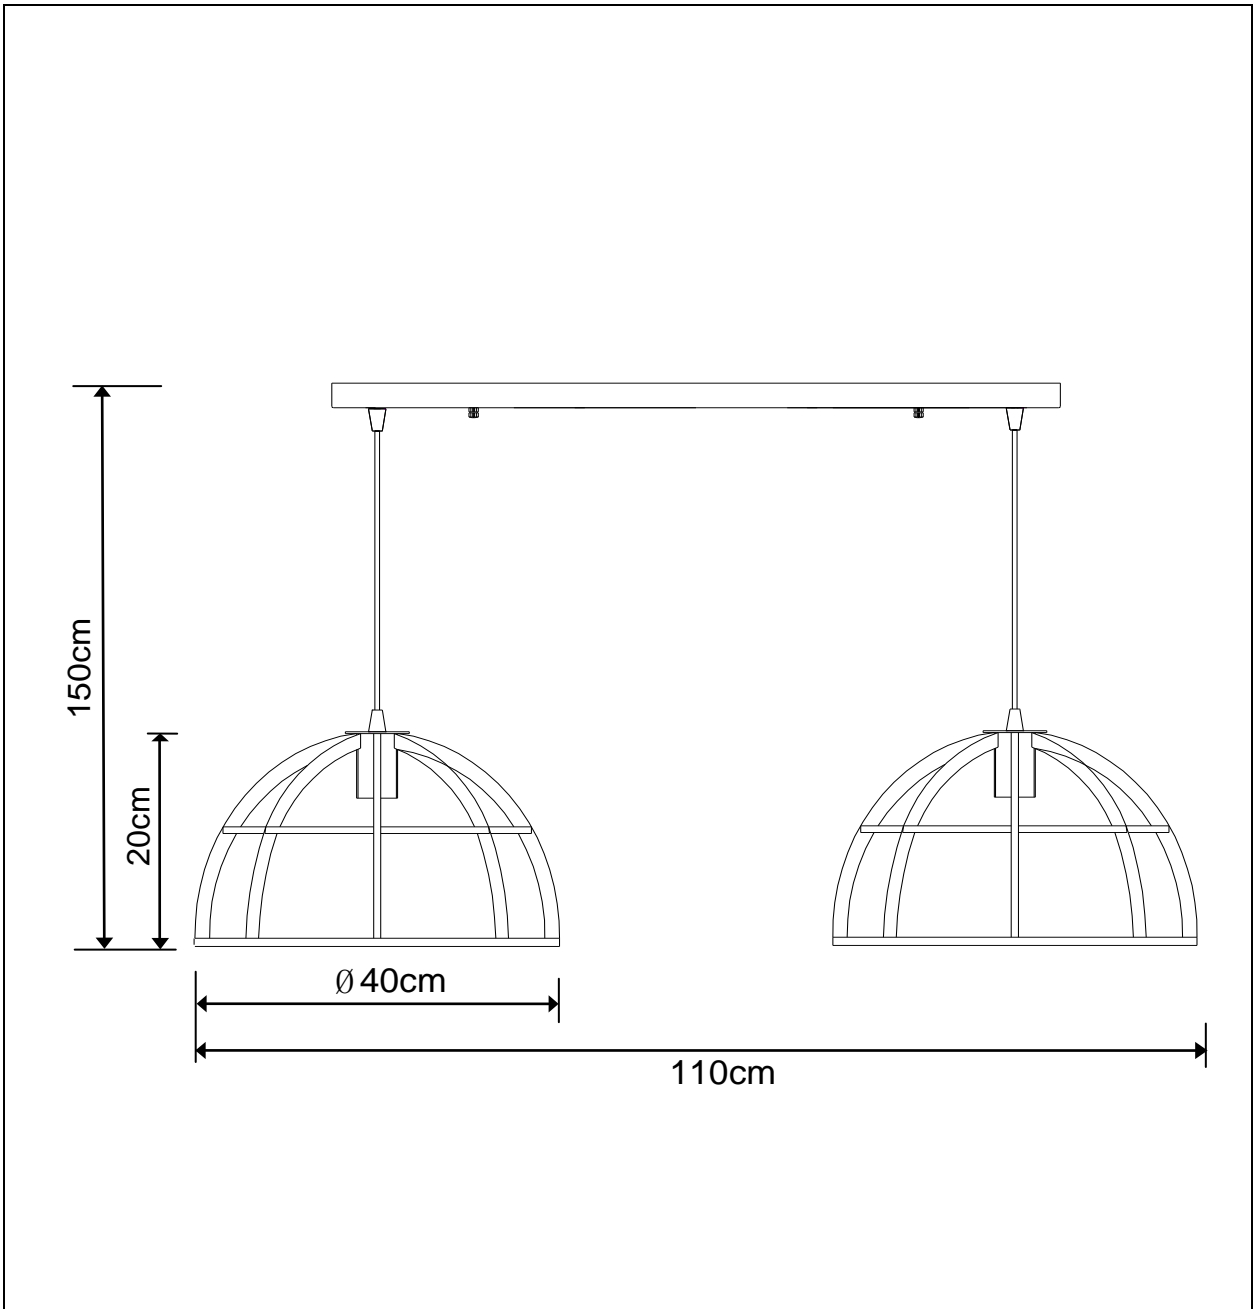

LUCIDE

Item number:76464/02/30

Technical details

Materials used:	Metal
Color:	Matt Black
Dimmable and how is fixture dimmable	
Size:	Height: 150 cm
	Length: 110 cm
	Width: 40cm
	Net weight: 4.2 KG
Power requirements:	220-240V~50Hz
Bulb type and maximum wattage:	E27 Max.60W
Number of bulbs:	2 x E27
IP degree:	IP20