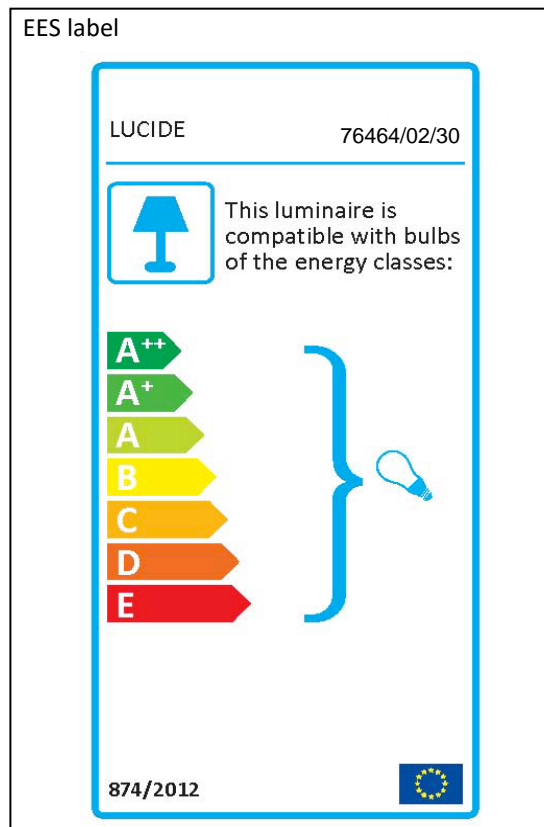

Von der Garantie ausgenommen: 1. Gebrochene Glasteile der Fassung werden nur innerhalb von 14 Tagen ab Kauf durch den Endkunden ersetzt. 2. Normaler Verschleiß, Verfärbungen aufgrund des normalen Gebrauchs. 3. Beschädigungen aufgrund externer Ursachen wie Feuer, Wasser, unsachgemäße Nutzung/ Installation oder Wartung des Produkts.

Kunden müssen das defekte Produkt/Teil und den Originalkaufbeleg einsenden, um Garantieansprüche geltend zu machen.

Deklaracja gwarancji:

LucideNV gwarantuje, że dostarczone produkty będą wolne od defektów materiałowych oraz produkcyjnych przez okres 2 lat od daty zakupu przez użytkownika końcowego, jeżeli urządzenie jest zainstalowane i prawidłowo utrzymywane zgodnie z instrukcją obsługi.

Wyłączenie z gwarancji: 1. Rozbite szkło zostanie wymienione tylko do 14 dni od momentu zakupu przez użytkownika końcowego. 2. Normalne zużycie, utrata koloru w wyniku normalnego użytkowania. 3. Uszkodzenie spowodowane czynnikami zewnętrznymi takimi, jak ogień, woda, nieprawidłowe używanie/ instalacja lub utrzymywanie produktu.

W celu uzyskania gwarancji klient musi zwrócić uszkodzony przedmiot oraz oryginalny dowód zakupu.

Other languages of the manual and further explanations can be found on our website.