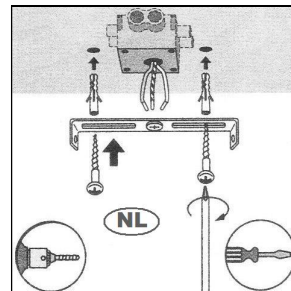

E27 220-240V/60W
220-240V 50HZ