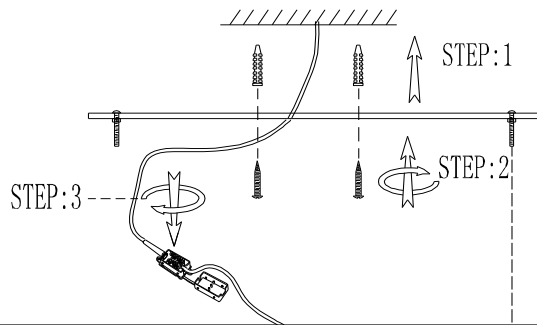

LUCIDE

Item number:76464/02/30

Technical details

Materials used:	Metal
Color:	Matt Black
Dimmable and how is fixture dimmable	
Size:	Height: 150 cm
	Length: 110 cm
	Width: 40cm
	Net weight: 4.2 KG
Power requirements:	220-240V~50Hz
Bulb type and maximum wattage:	E27 Max.60W
Number of bulbs:	2 x E27
IP degree:	IP20