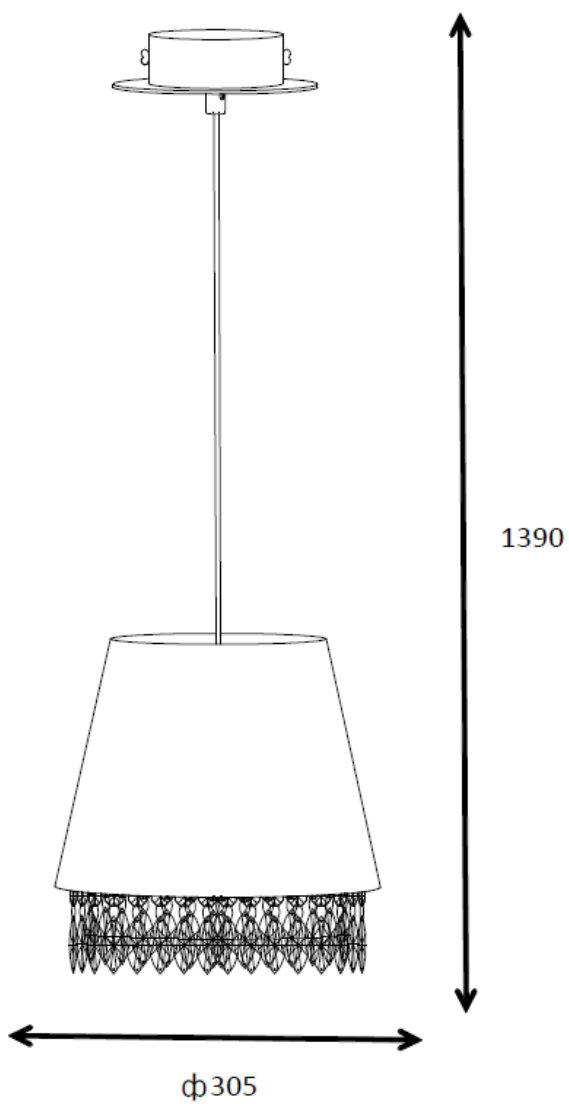

Line drawing of the item (with outline dimensions)

Item number:78368/30/30

Installation drawing (the same as it in its instruction manual)

Technical details

materials used:	Metal ,acrylic and TC
color:	chrome metal frame w/black TC shade&black acrylic droplet
dimmable and how is the fixture dimmable:	
size:	Height: 139cm Length: 30.5cm Width: 30.5cm Net Weight: 0.91kgs
power requirements:	220-240V-50Hz
bulb type and maximum Wattage:	E27 ESL MAX.24W
number of bulbs:	1XE27
IP degree:	IP20