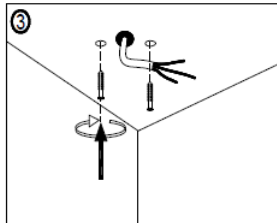

Line drawing of the item (with outline dimensions)

Item number:78368/30/30

Installation drawing (the same as it in its instruction manual)

Technical details

materials used:	Metal ,acrylic and TC
color:	chrome metal frame w/black TC shade&black acrylic droplet
dimmable and how is the fixture dimmable:	
size:	Height: 139cm Length: 30.5cm Width: 30.5cm Net Weight: 0.91kgs
power requirements:	220-240V-50Hz
bulb type and maximum Wattage:	E27 ESL MAX.24W
number of bulbs:	1XE27
IP degree:	IP20