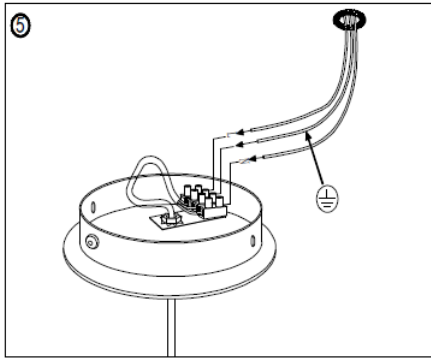

Line drawing of the item (with outline dimensions)

Item number:78368/30/30

Installation drawing (the same as it in its instruction manual)

Technical details

materials used:	Metal ,acrylic and TC
color:	chrome metal frame w/black TC shade&black acrylic droplet
dimmable and how is the fixture dimmable:	
size:	Height: 139cm Length: 30.5cm Width: 30.5cm Net Weight: 0.91kgs
power requirements:	220-240V-50Hz
bulb type and maximum Wattage:	E27 ESL MAX.24W
number of bulbs:	1XE27
IP degree:	IP20