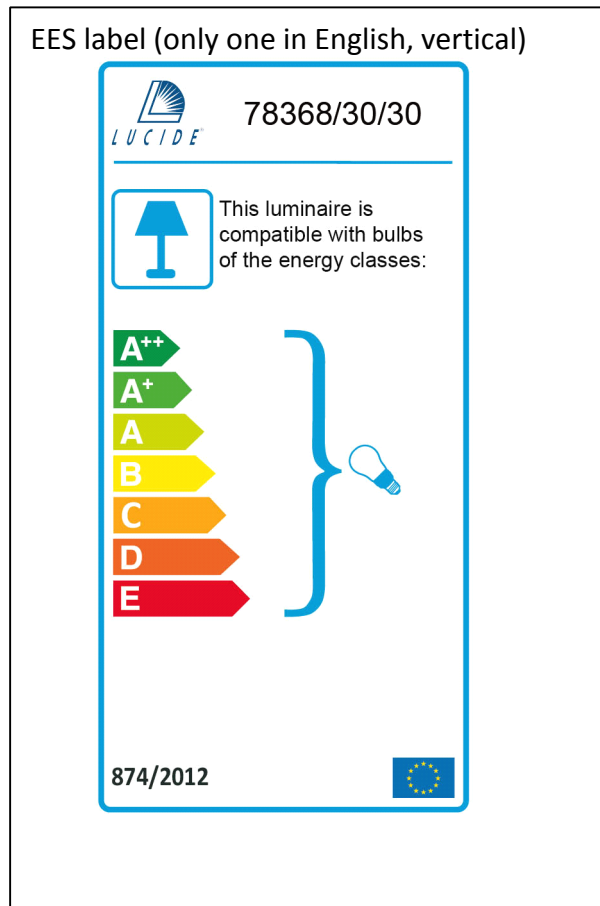

Technical details

materials used:	Metal ,acrylic and TC
color:	chrome metal frame w/black TC shade&black acrylic droplet
dimmable and how is the fixture dimmable:	
size:	Height: 139cm Length: 30.5cm Width: 30.5cm Net Weight: 0.91kgs
power requirements:	220-240V-50Hz
bulb type and maximum Wattage:	E27 ESL MAX.24W
number of bulbs:	1XE27
IP degree:	IP20

EES label (only one in English, vertical)

Lucide NV
Bisschoppenhoflaan 145
2100 Deurne
Belgium
info@lucide.be
tel: +32 (0)3 366 22 04
www.lucide.be