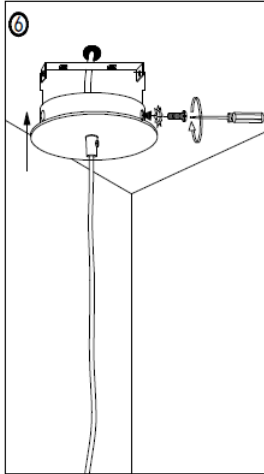

Line drawing of the item (with outline dimensions)

Item number:78368/30/30

Installation drawing (the same as it in its instruction manual)

Technical details

materials used:	Metal ,acrylic and TC
color:	chrome metal frame w/black TC shade&black acrylic droplet
dimmable and how is the fixture dimmable:	
size:	Height: 139cm Length: 30.5cm Width: 30.5cm Net Weight: 0.91kgs
power requirements:	220-240V-50Hz
bulb type and maximum Wattage:	E27 ESL MAX.24W
number of bulbs:	1XE27
IP degree:	IP20