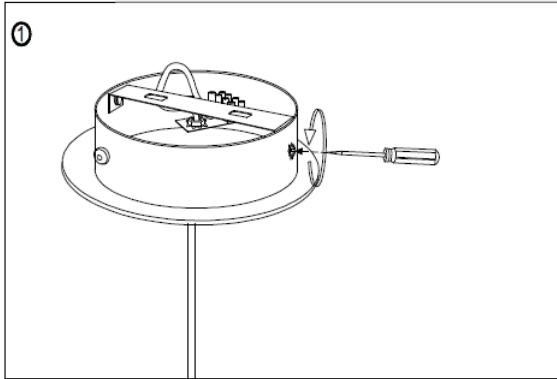

Line drawing of the item (with outline dimensions)

Item number:78368/30/30

Installation drawing (the same as it in its instruction manual)

Technical details

materials used:	Metal ,acrylic and TC
color:	chrome metal frame w/black TC shade&black acrylic droplet
dimmable and how is the fixture dimmable:	
size:	Height: 139cm Length: 30.5cm Width: 30.5cm Net Weight: 0.91kgs
power requirements:	220-240V-50Hz
bulb type and maximum Wattage:	E27 ESL MAX.24W
number of bulbs:	1XE27
IP degree:	IP20