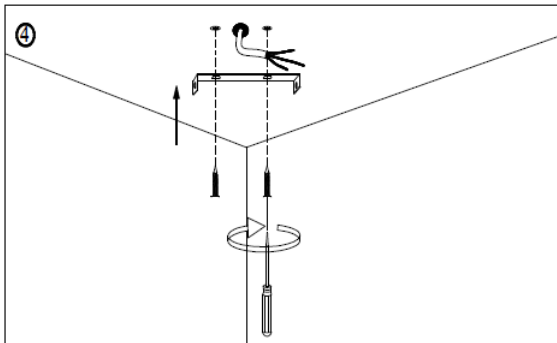

Line drawing of the item (with outline dimensions)

Item number:78368/30/30

Installation drawing (the same as it in its instruction manual)

Technical details

materials used:	Metal ,acrylic and TC
color:	chrome metal frame w/black TC shade&black acrylic droplet
dimmable and how is the fixture dimmable:	
size:	Height: 139cm Length: 30.5cm Width: 30.5cm Net Weight: 0.91kgs
power requirements:	220-240V-50Hz
bulb type and maximum Wattage:	E27 ESL MAX.24W
number of bulbs:	1XE27
IP degree:	IP20