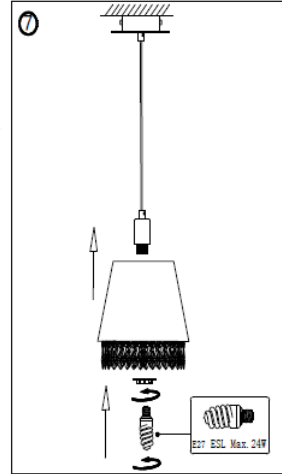

Line drawing of the item (with outline dimensions)

Item number:78368/30/30

Installation drawing (the same as it in its instruction manual)

Technical details

materials used:	Metal ,acrylic and TC
color:	chrome metal frame w/black TC shade&black acrylic droplet
dimmable and how is the fixture dimmable:	
size:	Height: 139cm Length: 30.5cm Width: 30.5cm Net Weight: 0.91kgs
power requirements:	220-240V-50Hz
bulb type and maximum Wattage:	E27 ESL MAX.24W
number of bulbs:	1XE27
IP degree:	IP20