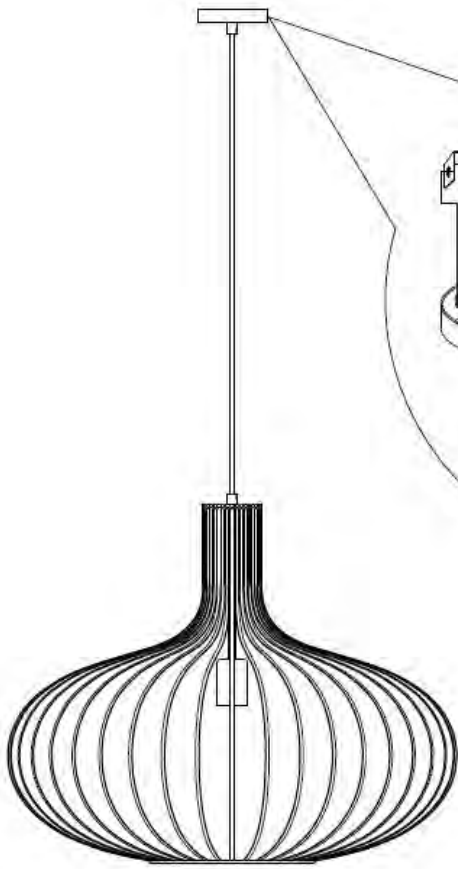

Item number: 78374/65/31  
 78374/65/30  
 78374/65/17

Technical details

Materials used:	Metal
Color:	Sandy matt white/Sandy matt black / Antique copper
Dimmable and how is fixture dimmable	
Size:	Height: 182m
	Length: 65cm
	Width: 65cm
	Net weight: 2.2kgs
Power requirements:	220-240V~50Hz
Bulb type and maximum wattage:	E27 MAX.60W
Number of bulbs:	1XE27
IP degree:	IP20