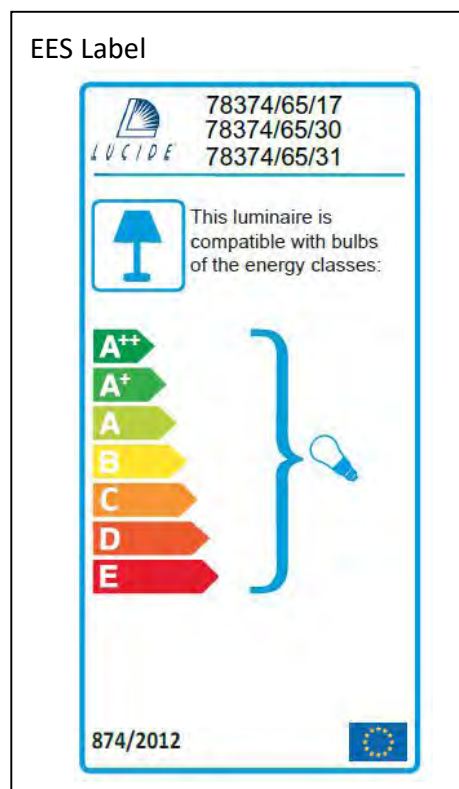

Exclusions pour la garantie : 1. Les pièces de verre cassées sur l'appareil ne seront remplacées que 14 jours à compter de l'achat par l'utilisateur final. 2. L'usure normale, la décoloration résultant d'une utilisation normale. 3. Les dégâts causés par des facteurs externes comme le feu, l'eau, une utilisation / installation ou maintenance incorrecte du produit.

Pour les réclamations de de garantie, le client doit remettre les appareils / pièces défectueuses et le ticket d'achat original.

Garantiebestimmungen:

Lucide NV garantiert für einen Zeitraum von 2 Jahren ab Kaufdatum und Kauf durch den Endkunden, dass das gelieferte Produkt frei von Material- und Herstellungsfehlern ist, sofern das Produkt gemäß der Bedienungsanleitung installiert und gewartet wird.

Von der Garantie ausgenommen: 1. Gebrochene Glasteile der Fassung werden nur innerhalb von 14 Tagen ab Kauf durch den Endkunden ersetzt. 2. Normaler Verschleiß, Verfärbungen aufgrund des normalen Gebrauchs. 3. Beschädigungen aufgrund externer Ursachen wie Feuer, Wasser, unsachgemäße Nutzung/ Installation oder Wartung des Produkts.

Kunden müssen das defekte Produkt/Teil und den Originalkaufbeleg einsenden, um Garantieansprüche geltend zu machen.

Other languages of the manual and further explanations can be found on our website