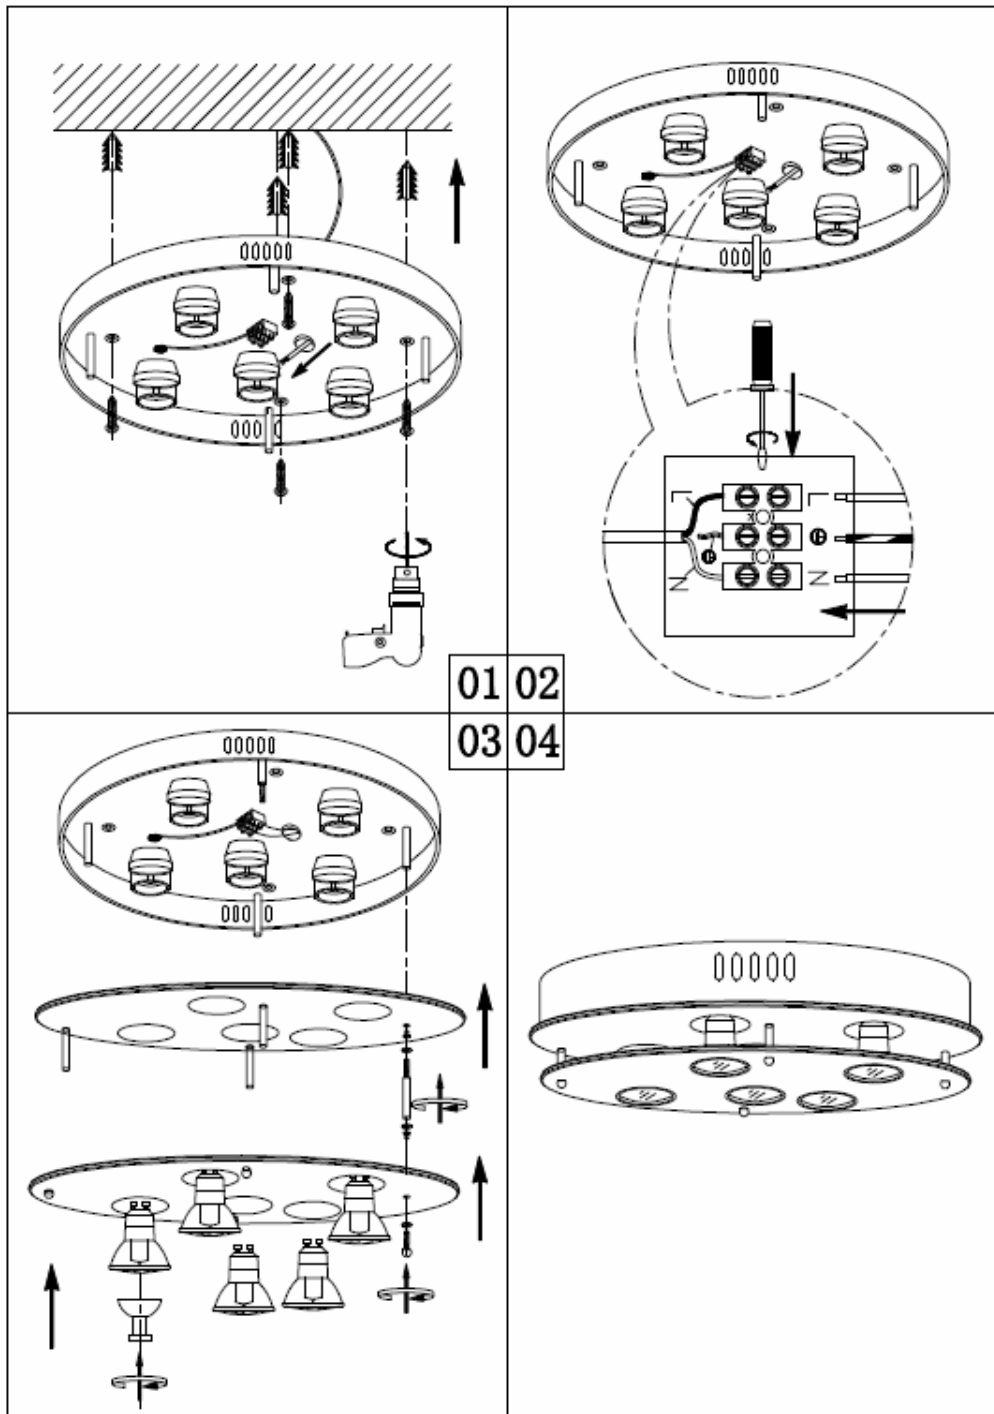

Line drawing of the item (with outline dimensions)

Item number: 79170/15/11

Installation drawing (the same as it in its instruction manual)

Technical details

materials used:	Steel+Acrylic
color:	CH
dimmable and how is the fixture dimmable:	
size: 尺寸 Height: Length: Width: Net Weight:	8CM 30CM 30CM
power requirements:	220V-240V~50Hz
bulb type and maximum Wattage:	LED Max.15W
number of bulbs:	5*3W GU10
IP degree:	IP20