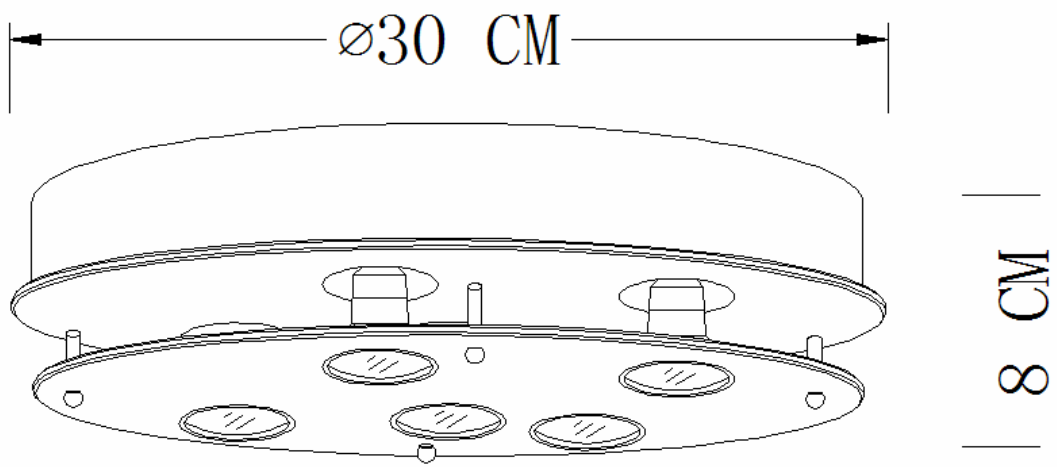

Line drawing of the item (with outline dimensions)

Item number: 79170/15/11

Installation drawing (the same as it in its instruction manual)

Technical details

materials used:	Steel+Acrylic
color:	CH
dimmable and how is the fixture dimmable:	
size: 尺寸 Height: Length: Width: Net Weight:	8CM 30CM 30CM
power requirements:	220V-240V~50Hz
bulb type and maximum Wattage:	LED Max.15W
number of bulbs:	5*3W GU10
IP degree:	IP20