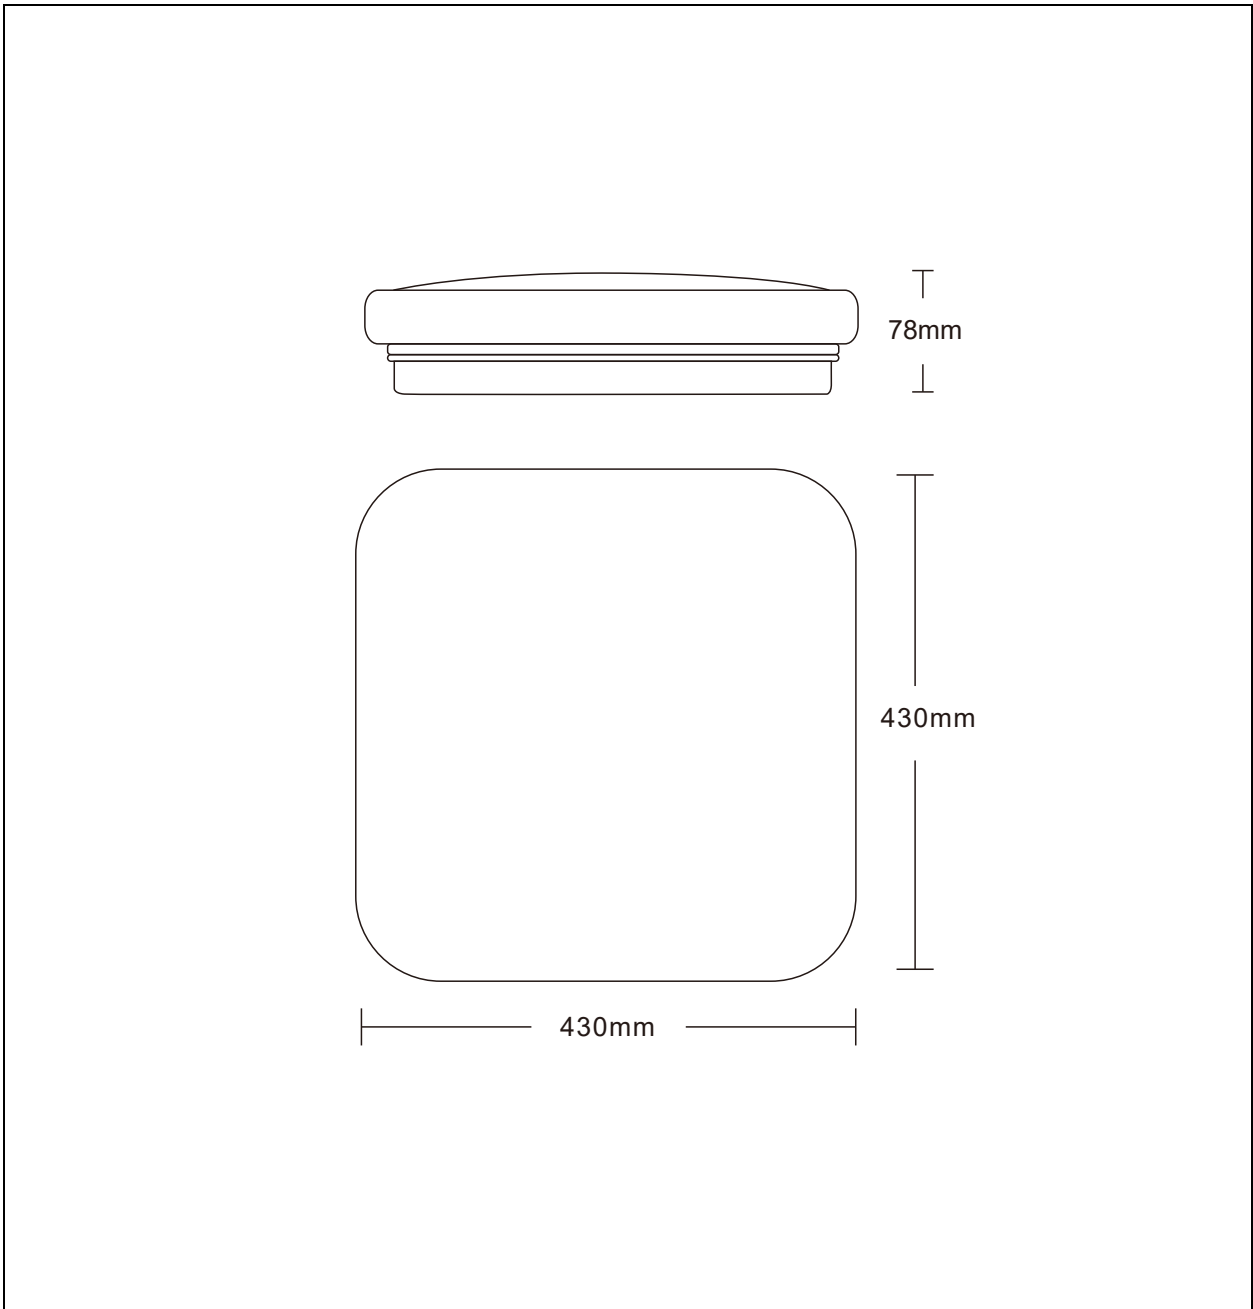

LUCIDE

Item number: 79198/42/61

Technical details

Materials used:	PMMA, Aluminum
Color:	White
Dimmable and how is fixture dimmable	No
Size:	Height: 7.8cm
	Length: 43cm
	Width: 43cm
	Net weight: 1.1kg
Power requirements:	220-240V~50Hz
Bulb type and maximum wattage:	SMD LED 42W in total
Number of bulbs:	48PCS SMD LED
IP degree:	IP20