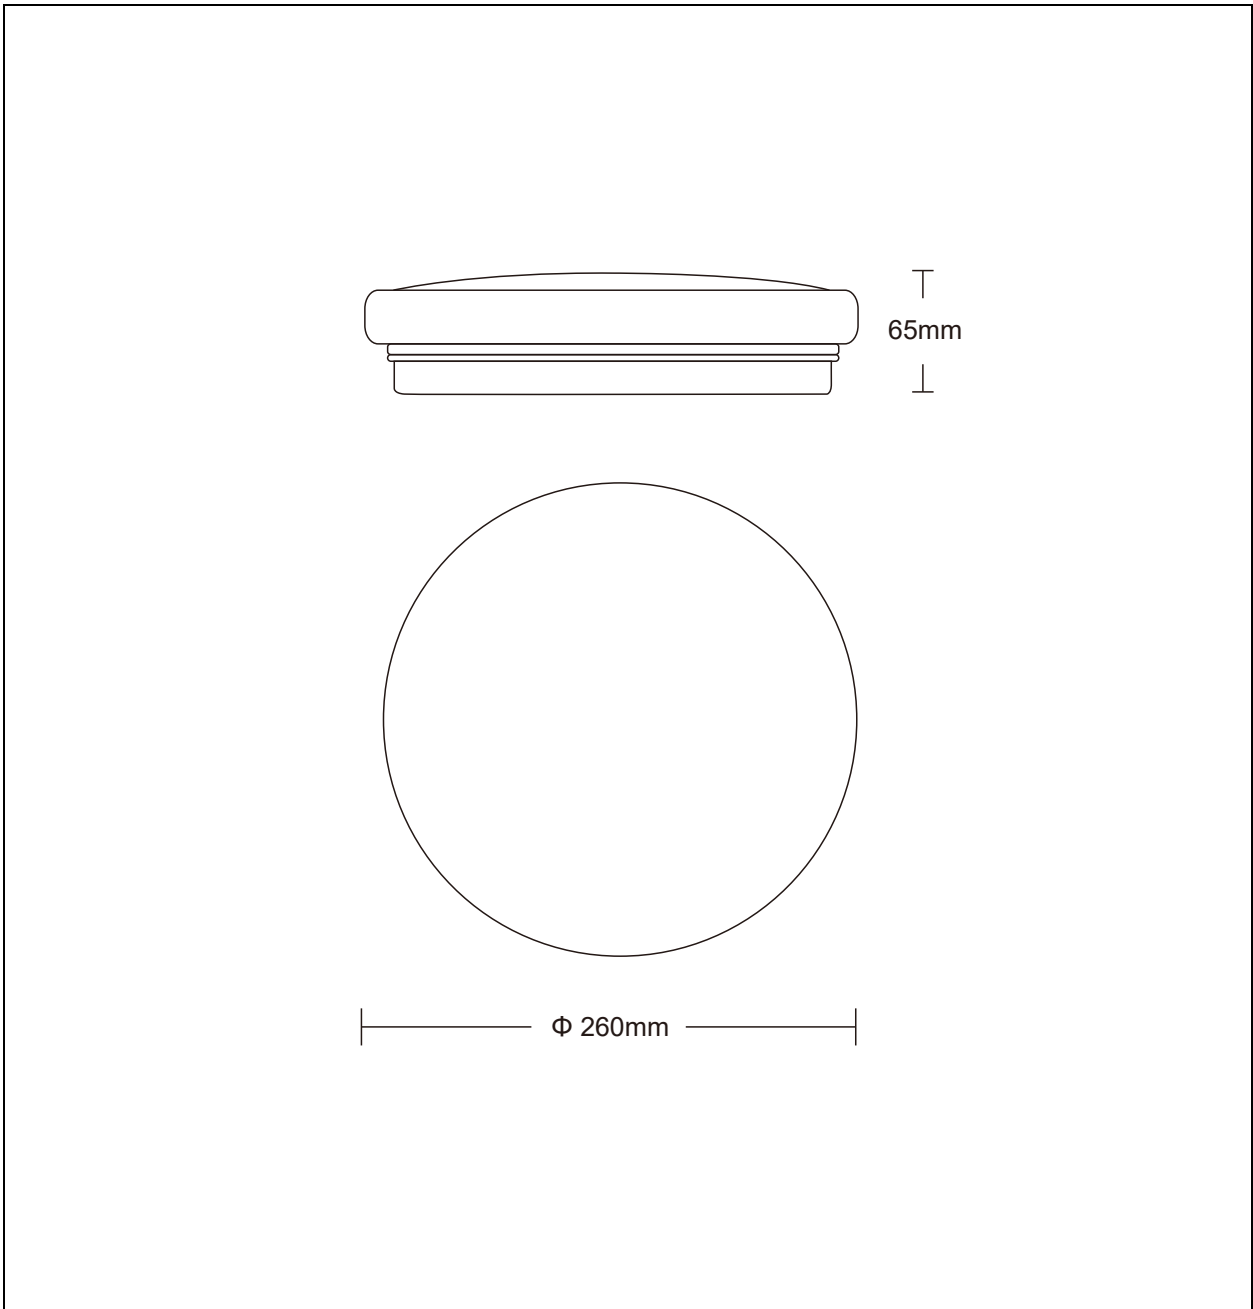

LUCIDE

Item number: 79199/14/61

Technical details

Materials used:	PMMA, Aluminum
Color:	White
Dimmable and how is fixture dimmable	No
Size:	Height: 6.5cm
	Length: 26cm
	Width: 26cm
	Net weight: 0.32kg
Power requirements:	220-240V~50Hz
Bulb type and maximum wattage:	SMD LED 14W in total
Number of bulbs:	12PCS SMD LED
IP degree:	IP20