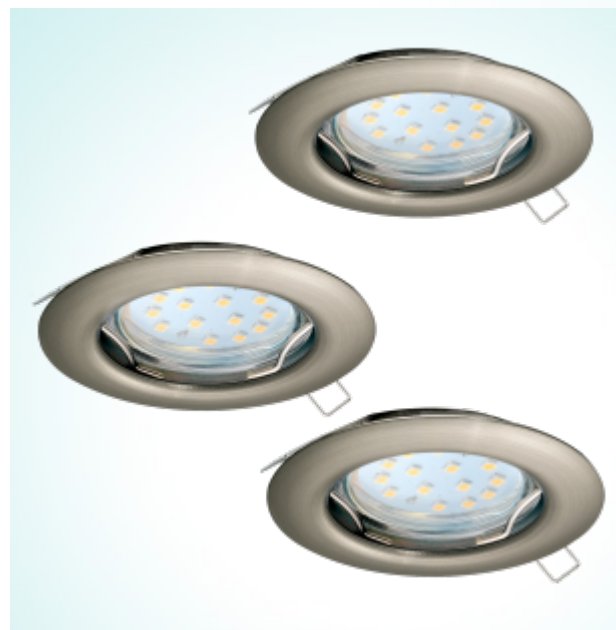

94237

PENETO

General Information

Article:	94237
Lighting Type:	recessed luminaire
Collection:	Basic - shelf
EAN Code:	9002759942373

Dimensions

Ø:	78 mm
Installation Depth:	115 mm
Cutout:	65 mm
Weight:	0.66 kg

Illuminant

Socket:	GU10
Illuminant:	GU10-LED
Delivery:	incl.
Wattage:	3x 3W
Luminous Flux:	3x 240 lm
Luminous Colour:	3000K warm white
Average Lifetime:	15,000 h
Colour Rendering Index:	>80 Ra
Energy Efficiency:	A+
Suitable for:	A++ - E
kWh/1000:	3.00
Info on Recycling:	more Information

Detailed Information

Material & Colour

Enclosure Material:	steel
Enclosure Colour:	satın nickel

Technical Information

Protection Rating:	IP20
Protection Class:	2
Line Voltage:	220-240V,50/60Hz
Operation Voltage:	220-240V,50/60Hz

LED

Technical changes reserved