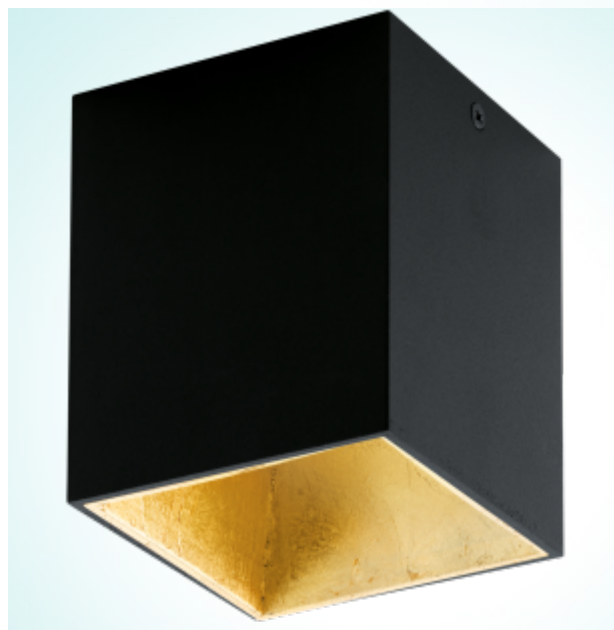

94497

POLASSO

General Information

Article:	94497
Lighting Type:	ceiling luminaire
Collection:	Trend
EAN Code:	9002759944971

Dimensions

Depth:	100 mm
Width:	100 mm
Height:	120 mm
Weight:	0.649 kg

Illuminant

Socket:	LED
Illuminant:	LED
Delivery:	incl.
Wattage:	1x 3,3W
Luminous Flux:	340 lm
Luminous Colour:	3000K warm white
Average Lifetime:	25,000 h
LED changeable:	yes
Energy Efficiency:	A+

Material & Colour

Enclosure Material:	aluminium, plastic
Enclosure Colour:	black, gold

Technical Information

Protection Rating:	IP20
Protection Class:	2
Line Voltage:	220-240V,50/60Hz
Operation Voltage:	12V

LED

Technical changes reserved