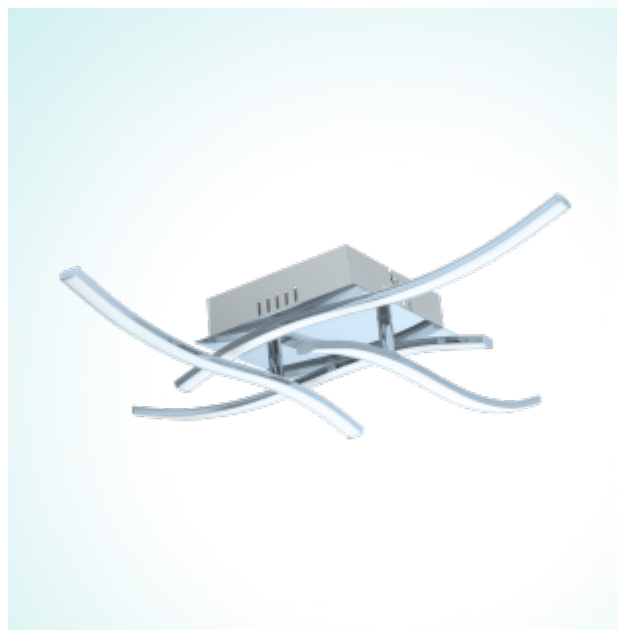

96327

VALMORA

General Information

Article: 96327
Lighting Type: ceiling luminaire
EAN Code: 9002759963279

Dimensions

Depth: 560 mm
Width: 560 mm
Height: 105 mm
Weight: 1.336 kg

Illuminant

Socket: LED
Illuminant: LED
Delivery: incl.
Wattage: 4x 5W
Luminous Flux: 1880 lm
Luminous Colour: 3000K warm white
Average Lifetime: 25,000 h
Energy Efficiency: A+

Material & Colour

Enclosure Material: aluminium
Enclosure Colour: chrome
Glass / Shade Material: plastic
Glass / Shade Colour: white

Technical Information

Protection Rating: IP20
Protection Class: 2
Line Voltage: 220-240V,50/60Hz
Operation Voltage: 24V

LED

Technical changes reserved