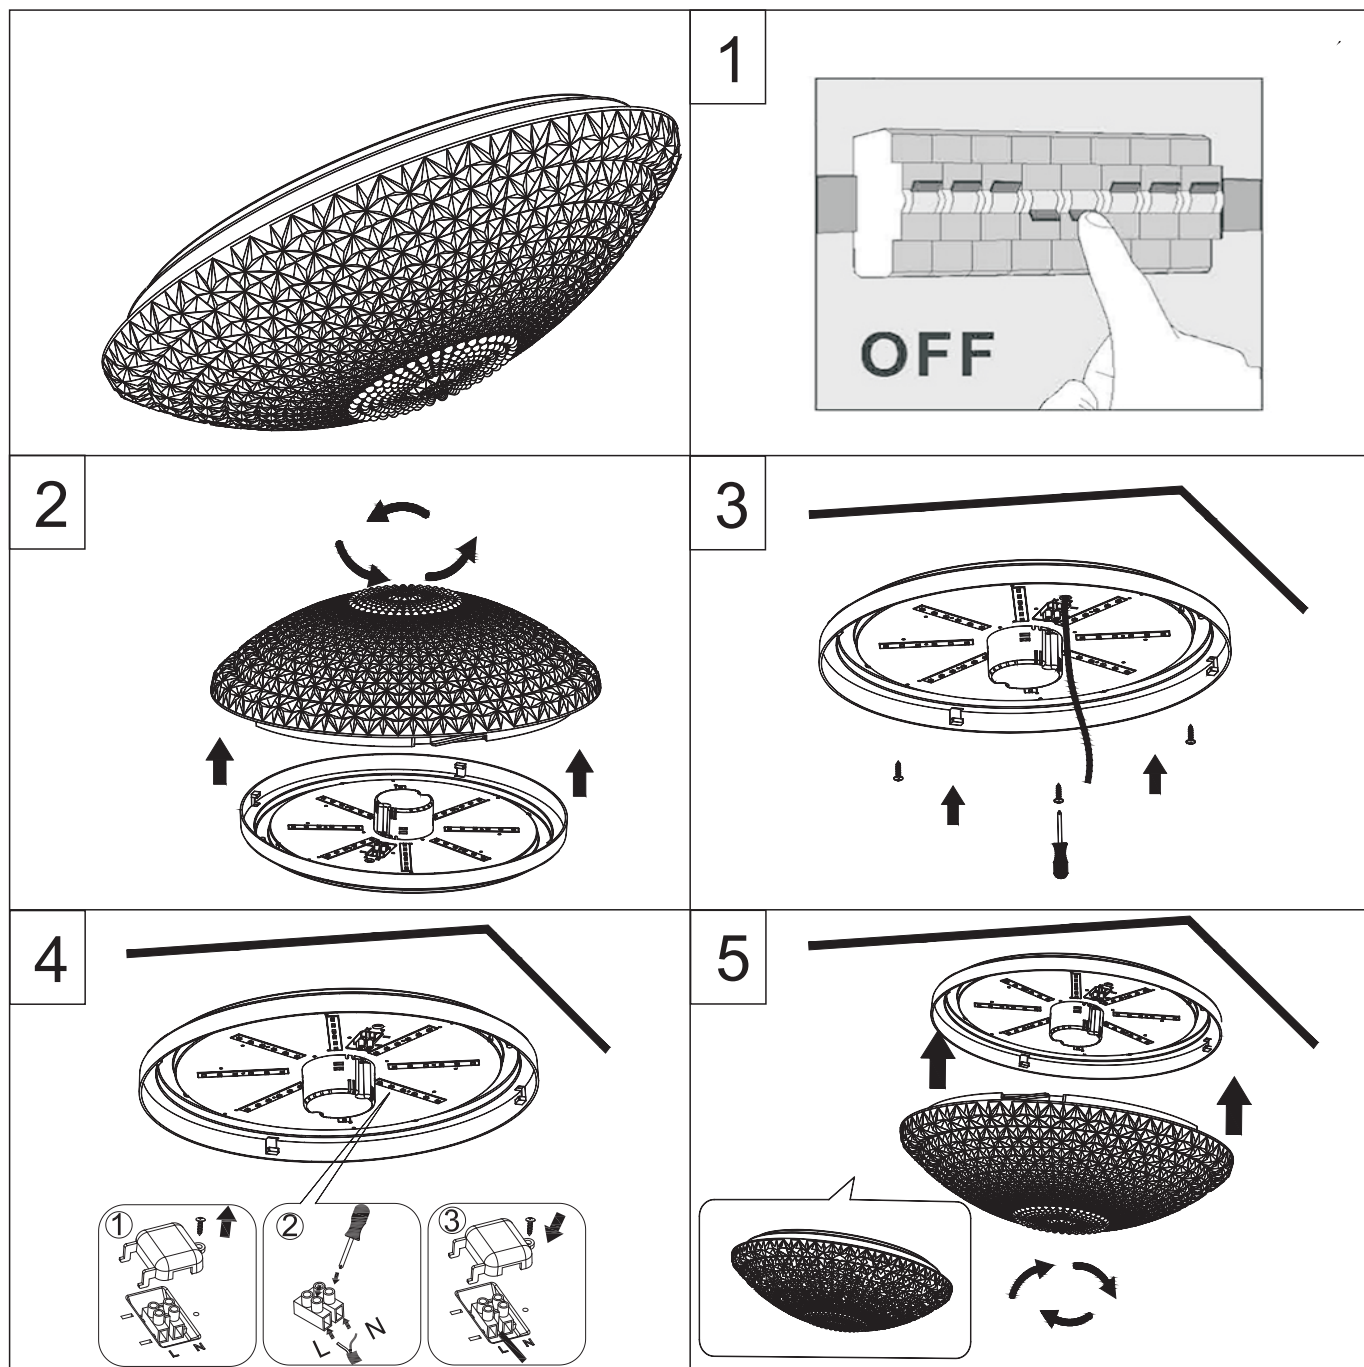

ON	OFF	ON	OFF	ON
100%	1 sec	50%	1 sec	25%

230V~ 50Hz, 1 x LED 21W